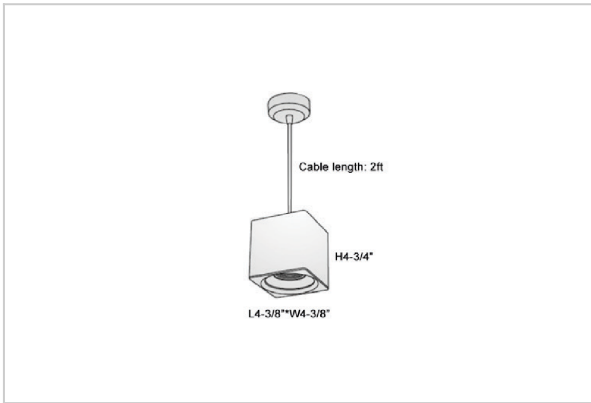

Mica Pendant Lights

ITEM SKU#: 662187507002

Product Code : IK-RMicaPL-15W-30K-WH-90C-45D

Voltage	100 - 277 V AC, 50-60 Hz
Lumen Output	1275lm
Power	15W
CCT	3000K
CRI	>90
Beam Angle	45°
Light Distribution	Flood
LED Light Source	Osram SOLERIQ S 19
Start Time	Instant
Driver	Stand Alone (included)
Operating Position	No Swiveling Type
Dimming	Triac Dimming / 0-10 V Dimming
Heads	Single Head
Finish	White
Length	4-3/8"
Height	4-3/4"
Optics	Reflective Cup Structure
Width (W)	4-3/8"
Application Area	Guest Room, Restaurant, Meeting Room, Club, Hall, Hotel Entrance

Beam Spread (Options)

Spot	15°	Medium	30°	Flood	45°
ft	Ø	ft	Ø	ft	Ø
3.0	0.72	3.0	1.41	3.0	2.03
9.0	2.15	9.0	4.22	9.0	6.09
15.0	3.58	15.0	7.04	15.0	10.15

Mica is a technologically advanced LED Pendant Light that incorporates electronic gear and a high-quality lens with wide beam spread. While commonly used as task light, the unique and state-of-the-art design of this luminaire also enhances the overall aesthetics of your store.