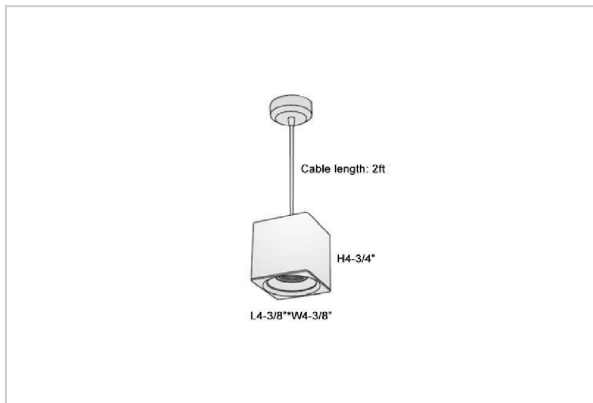

Mica Pendant Lights

ITEM SKU#: 662187507002

Product Code : IK-RMicaPL-15W-30K-WH-90C-45D

Voltage	100 - 277 V AC, 50-60 Hz
Lumen Output	1275lm
Power	15W
CCT	3000K
CRI	>90
Beam Angle	45°
Light Distribution	Flood
LED Light Source	Osram SOLERIQ S 19
Start Time	Instant
Driver	Stand Alone (included)
Operating Position	No Swiveling Type
Dimming	Triac Dimming / 0-10 V Dimming
Heads	Single Head
Finish	White
Length	4-3/8"
Height	4-3/4"
Optics	Reflective Cup Structure
Width (W)	4-3/8"
Application Area	Guest Room, Restaurant, Meeting Room, Club, Hall, Hotel Entrance

Beam Spread (Options)

Spot	15°	Medium	30°	Flood	45°
ft	Ø	ft	Ø	ft	Ø
3.0	0.72	3.0	1.41	3.0	2.03
9.0	2.15	9.0	4.22	9.0	6.09
15.0	3.58	15.0	7.04	15.0	10.15

Mica is a technologically advanced LED Pendant Light that incorporates electronic gear and a high-quality lens with wide beam spread. While commonly used as task light, the unique and state-of-the-art design of this luminaire also enhances the overall aesthetics of your store.