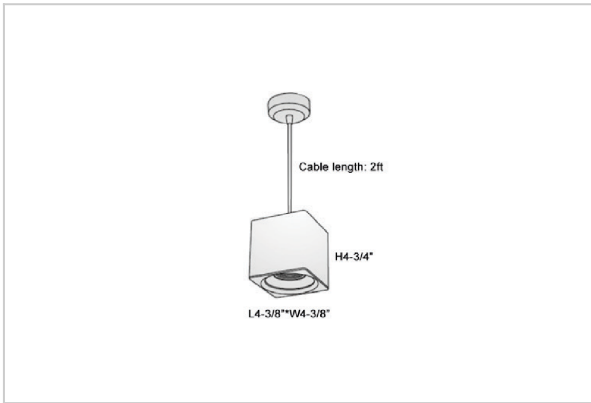

## Product Code : IK-RMicaPL-15W-27K-WH-90C-45D

Voltage	100 - 277 V AC, 50-60 Hz
Lumen Output	1200lm
Power	15W
CCT	2700K
CRI	>90
Beam Angle	45°
Light Distribution	Flood
LED Light Source	Osram SOLERIQ S 19
Start Time	Instant
Driver	Stand Alone (included)
Operating Position	No Swiveling Type
Dimming	Triac Dimming / 0-10 V Dimming
Heads	Single Head
Finish	White
Length	4-3/8"
Height	4-3/4"
Optics	Reflective Cup Structure
Width (W)	4-3/8"
Application Area	Guest Room, Restaurant, Meeting Room, Club, Hall, Hotel Entrance

### Beam Spread (Options)

Spot	15°	Medium	30°	Flood	45°
ft	Ø	ft	Ø	ft	Ø
3.0	0.72	3.0	1.41	3.0	2.03
9.0	2.15	9.0	4.22	9.0	6.09
15.0	3.58	15.0	7.04	15.0	10.15

Mica is a technologically advanced LED Pendant Light that incorporates electronic gear and a high-quality lens with wide beam spread. While commonly used as task light, the unique and state-of-the-art design of this luminaire also enhances the overall aesthetics of your store.