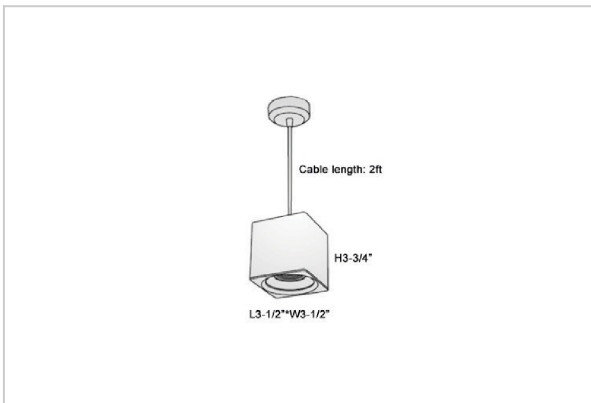

## Product Code : IK-RMicaPL-8W-50K-WH-90C-45D

Voltage	100 - 277 V AC, 50-60 Hz
Lumen Output	760lm
Power	8W
CCT	5000K
CRI	>90
Beam Angle	45°
Light Distribution	Flood
LED Light Source	Osram SOLERIQ S 19
Start Time	Instant
Driver	Stand Alone (included)
Operating Position	No Swiveling Type
Dimming	Triac Dimming / 0-10 V Dimming
Heads	Single Head
Finish	White
Length	3-1/2"
Height	3-3/4"
Optics	Reflective Cup Structure
Width (W)	3-1/2"
Application Area	Guest Room, Restaurant, Meeting Room, Club, Hall, Hotel Entrance

### Beam Spread (Options)

Spot	15°	Medium	30°	Flood	45°
ft	Ø	ft	Ø	ft	Ø
3.0	0.72	3.0	1.41	3.0	2.03
9.0	2.15	9.0	4.22	9.0	6.09
15.0	3.58	15.0	7.04	15.0	10.15

Mica is a technologically advanced LED Pendant Light that incorporates electronic gear and a high-quality lens with wide beam spread. While commonly used as task light, the unique and state-of-the-art design of this luminaire also enhances the overall aesthetics of your store.