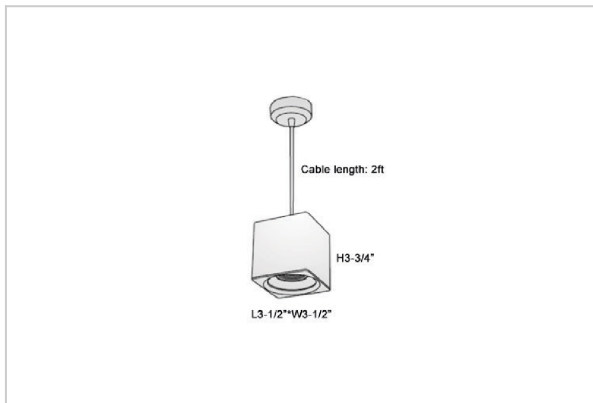

Mica Pendant Lights

ITEM SKU#: 662187506982

Product Code : IK-RMicaPL-8W-50K-WH-90C-45D

Voltage	100 - 277 V AC, 50-60 Hz
Lumen Output	760lm
Power	8W
CCT	5000K
CRI	>90
Beam Angle	45°
Light Distribution	Flood
LED Light Source	Osram SOLERIQ S 19
Start Time	Instant
Driver	Stand Alone (included)
Operating Position	No Swiveling Type
Dimming	Triac Dimming / 0-10 V Dimming
Heads	Single Head
Finish	White
Length	3-1/2"
Height	3-3/4"
Optics	Reflective Cup Structure
Width (W)	3-1/2"
Application Area	Guest Room, Restaurant, Meeting Room, Club, Hall, Hotel Entrance

Beam Spread (Options)

Spot	15°	Medium	30°	Flood	45°
ft	Ø	ft	Ø	ft	Ø
3.0	0.72	3.0	1.41	3.0	2.03
9.0	2.15	9.0	4.22	9.0	6.09
15.0	3.58	15.0	7.04	15.0	10.15

Mica is a technologically advanced LED Pendant Light that incorporates electronic gear and a high-quality lens with wide beam spread. While commonly used as task light, the unique and state-of-the-art design of this luminaire also enhances the overall aesthetics of your store.