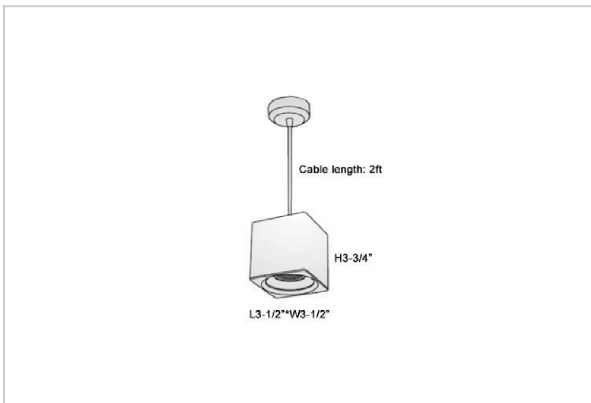

Mica Pendant Lights

ITEM SKU#: 662187506975

Product Code : IK-RMicaPL-8W-40K-WH-90C-45D

Voltage	100 - 277 V AC, 50-60 Hz
Lumen Output	720lm
Power	8W
CCT	4000K
CRI	>90
Beam Angle	45°
Light Distribution	Flood
LED Light Source	Osram SOLERIQ S 19
Start Time	Instant
Driver	Stand Alone (included)
Operating Position	No Swiveling Type
Dimming	Triac Dimming / 0-10 V Dimming
Heads	Single Head
Finish	White
Length	3-1/2"
Height	3-3/4"
Optics	Reflective Cup Structure
Width (W)	3-1/2"
Application Area	Guest Room, Restaurant, Meeting Room, Club, Hall, Hotel Entrance

Beam Spread (Options)

Spot	15°	Medium	30°	Flood	45°
ft	Ø	ft	Ø	ft	Ø
3.0	0.72	3.0	1.41	3.0	2.03
9.0	2.15	9.0	4.22	9.0	6.09
15.0	3.58	15.0	7.04	15.0	10.15

Mica is a technologically advanced LED Pendant Light that incorporates electronic gear and a high-quality lens with wide beam spread. While commonly used as task light, the unique and state-of-the-art design of this luminaire also enhances the overall aesthetics of your store.