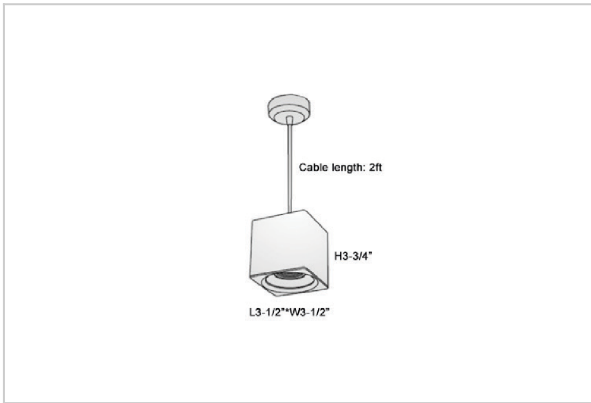

Mica Pendant Lights

ITEM SKU#: 662187506975

Product Code : IK-RMicaPL-8W-40K-WH-90C-45D

Voltage	100 - 277 V AC, 50-60 Hz
Lumen Output	720lm
Power	8W
CCT	4000K
CRI	>90
Beam Angle	45°
Light Distribution	Flood
LED Light Source	Osram SOLERIQ S 19
Start Time	Instant
Driver	Stand Alone (included)
Operating Position	No Swiveling Type
Dimming	Triac Dimming / 0-10 V Dimming
Heads	Single Head
Finish	White
Length	3-1/2"
Height	3-3/4"
Optics	Reflective Cup Structure
Width (W)	3-1/2"
Application Area	Guest Room, Restaurant, Meeting Room, Club, Hall, Hotel Entrance

Beam Spread (Options)

Spot	15°	Medium	30°	Flood	45°
ft	Ø	ft	Ø	ft	Ø
3.0	0.72	3.0	1.41	3.0	2.03
9.0	2.15	9.0	4.22	9.0	6.09
15.0	3.58	15.0	7.04	15.0	10.15

Mica is a technologically advanced LED Pendant Light that incorporates electronic gear and a high-quality lens with wide beam spread. While commonly used as task light, the unique and state-of-the-art design of this luminaire also enhances the overall aesthetics of your store.