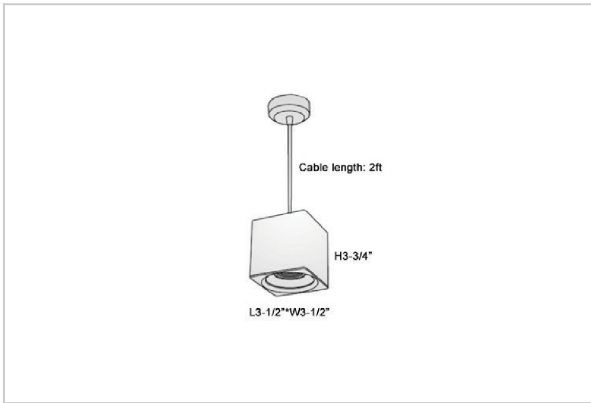

Mica Pendant Lights

ITEM SKU#: 662187506968

Product Code : IK-RMicaPL-8W-30K-WH-90C-45D

Voltage	100 - 277 V AC, 50-60 Hz
Lumen Output	680lm
Power	8W
CCT	3000K
CRI	>90
Beam Angle	45°
Light Distribution	Flood
LED Light Source	Osram SOLERIQ S 19
Start Time	Instant
Driver	Stand Alone (included)
Operating Position	No Swiveling Type
Dimming	Triac Dimming / 0-10 V Dimming
Heads	Single Head
Finish	White
Length	3-1/2"
Height	3-3/4"
Optics	Reflective Cup Structure
Width (W)	3-1/2"
Application Area	Guest Room, Restaurant, Meeting Room, Club, Hall, Hotel Entrance

Beam Spread (Options)

Spot	15°	Medium	30°	Flood	45°
ft	Ø	ft	Ø	ft	Ø
3.0	0.72	3.0	1.41	3.0	2.03
9.0	2.15	9.0	4.22	9.0	6.09
15.0	3.58	15.0	7.04	15.0	10.15

Mica is a technologically advanced LED Pendant Light that incorporates electronic gear and a high-quality lens with wide beam spread. While commonly used as task light, the unique and state-of-the-art design of this luminaire also enhances the overall aesthetics of your store.