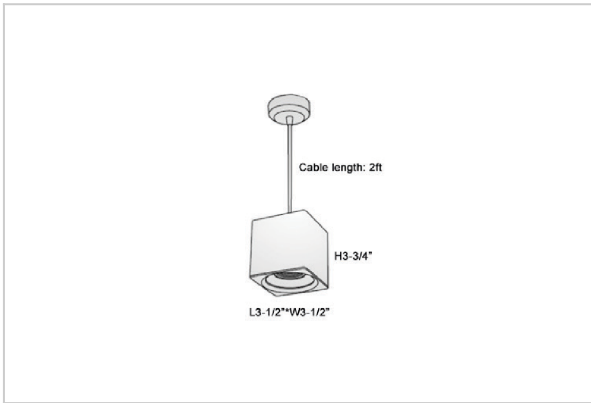

Mica Pendant Lights

ITEM SKU#: 662187506951

Product Code : IK-RMicaPL-8W-27K-WH-90C-45D

Voltage	100 - 277 V AC, 50-60 Hz
Lumen Output	640lm
Power	8W
CCT	2700K
CRI	>90
Beam Angle	45°
Light Distribution	Flood
LED Light Source	Osram SOLERIQ S 19
Start Time	Instant
Driver	Stand Alone (included)
Operating Position	No Swiveling Type
Dimming	Triac Dimming / 0-10 V Dimming
Heads	Single Head
Finish	White
Length	3-1/2"
Height	3-3/4"
Optics	Reflective Cup Structure
Width (W)	3-1/2"
Application Area	Guest Room, Restaurant, Meeting Room, Club, Hall, Hotel Entrance

Beam Spread (Options)

Spot	15°	Medium	30°	Flood	45°
ft	Ø	ft	Ø	ft	Ø
3.0	0.72	3.0	1.41	3.0	2.03
9.0	2.15	9.0	4.22	9.0	6.09
15.0	3.58	15.0	7.04	15.0	10.15

Mica is a technologically advanced LED Pendant Light that incorporates electronic gear and a high-quality lens with wide beam spread. While commonly used as task light, the unique and state-of-the-art design of this luminaire also enhances the overall aesthetics of your store.