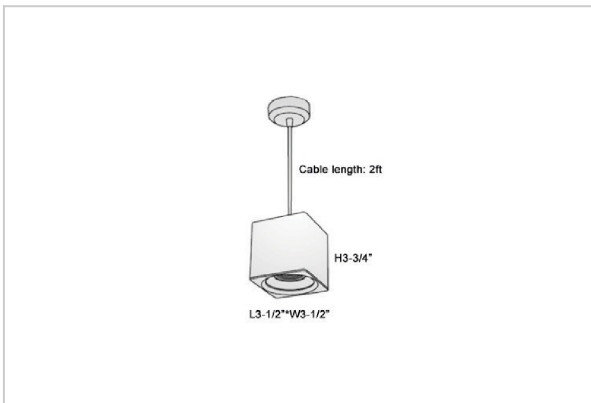

Mica Pendant Lights

ITEM SKU#: 662187506951

Product Code : IK-RMicaPL-8W-27K-WH-90C-45D

Voltage	100 - 277 V AC, 50-60 Hz
Lumen Output	640lm
Power	8W
CCT	2700K
CRI	>90
Beam Angle	45°
Light Distribution	Flood
LED Light Source	Osram SOLERIQ S 19
Start Time	Instant
Driver	Stand Alone (included)
Operating Position	No Swiveling Type
Dimming	Triac Dimming / 0-10 V Dimming
Heads	Single Head
Finish	White
Length	3-1/2"
Height	3-3/4"
Optics	Reflective Cup Structure
Width (W)	3-1/2"
Application Area	Guest Room, Restaurant, Meeting Room, Club, Hall, Hotel Entrance

Beam Spread (Options)

Spot	15°	Medium	30°	Flood	45°
ft	Ø	ft	Ø	ft	Ø
3.0	0.72	3.0	1.41	3.0	2.03
9.0	2.15	9.0	4.22	9.0	6.09
15.0	3.58	15.0	7.04	15.0	10.15

Mica is a technologically advanced LED Pendant Light that incorporates electronic gear and a high-quality lens with wide beam spread. While commonly used as task light, the unique and state-of-the-art design of this luminaire also enhances the overall aesthetics of your store.