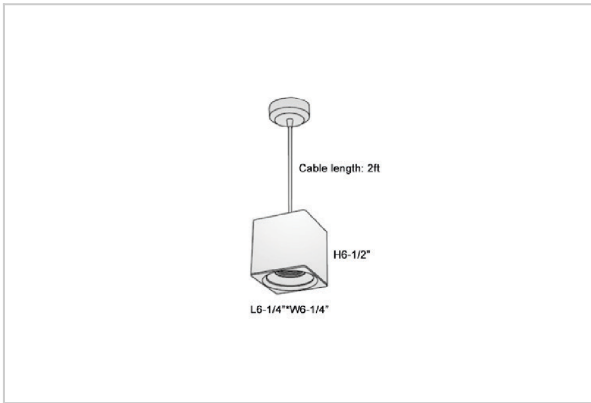

## Product Code : IK-RMicaPL-40W-50K-WH-90C-30D

Voltage	100 - 277 V AC, 50-60 Hz
Lumen Output	3800lm
Power	40W
CCT	5000K
CRI	>90
Beam Angle	30°
Light Distribution	Medium
LED Light Source	Osram SOLERIQ S 19
Start Time	Instant
Driver	Stand Alone (included)
Operating Position	No Swiveling Type
Dimming	Triac Dimming / 0-10 V Dimming
Heads	Single Head
Finish	White
Length	6-1/4"
Height	6-1/2"
Optics	Reflective Cup Structure
Width (W)	6-1/4"
Application Area	Guest Room, Restaurant, Meeting Room, Club, Hall, Hotel Entrance

### Beam Spread (Options)

Spot	15°	Medium	30°	Flood	45°
ft	Ø	ft	Ø	ft	Ø
3.0	0.72	3.0	1.41	3.0	2.03
9.0	2.15	9.0	4.22	9.0	6.09
15.0	3.58	15.0	7.04	15.0	10.15

Mica is a technologically advanced LED Pendant Light that incorporates electronic gear and a high-quality lens with wide beam spread. While commonly used as task light, the unique and state-of-the-art design of this luminaire also enhances the overall aesthetics of your store.