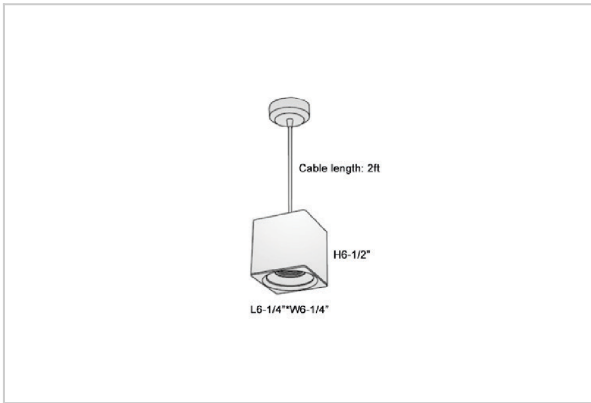

## Product Code : IK-RMicaPL-40W-40K-WH-90C-30D

Voltage	100 - 277 V AC, 50-60 Hz
Lumen Output	3600lm
Power	40W
CCT	4000K
CRI	>90
Beam Angle	30°
Light Distribution	Medium
LED Light Source	Osram SOLERIQ S 19
Start Time	Instant
Driver	Stand Alone (included)
Operating Position	No Swiveling Type
Dimming	Triac Dimming / 0-10 V Dimming
Heads	Single Head
Finish	White
Length	6-1/4"
Height	6-1/2"
Optics	Reflective Cup Structure
Width (W)	6-1/4"
Application Area	Guest Room, Restaurant, Meeting Room, Club, Hall, Hotel Entrance

### Beam Spread (Options)

Spot	15°	Medium	30°	Flood	45°
ft	Ø	ft	Ø	ft	Ø
3.0	0.72	3.0	1.41	3.0	2.03
9.0	2.15	9.0	4.22	9.0	6.09
15.0	3.58	15.0	7.04	15.0	10.15

Mica is a technologically advanced LED Pendant Light that incorporates electronic gear and a high-quality lens with wide beam spread. While commonly used as task light, the unique and state-of-the-art design of this luminaire also enhances the overall aesthetics of your store.