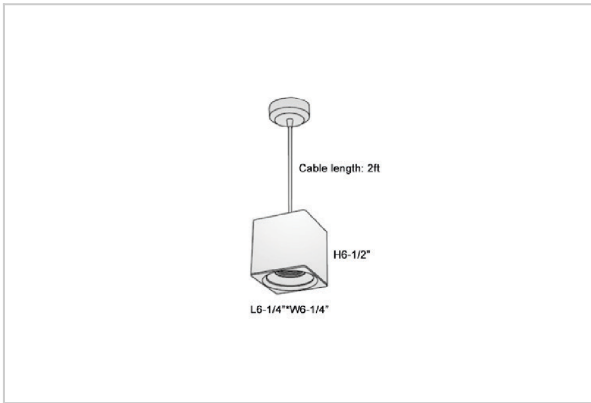

Mica Pendant Lights

ITEM SKU#: 662187506920

Product Code : IK-RMicaPL-40W-30K-WH-90C-30D

Voltage	100 - 277 V AC, 50-60 Hz
Lumen Output	3400lm
Power	40W
CCT	3000K
CRI	>90
Beam Angle	30°
Light Distribution	Medium
LED Light Source	Osram SOLERIQ S 19
Start Time	Instant
Driver	Stand Alone (included)
Operating Position	No Swiveling Type
Dimming	Triac Dimming / 0-10 V Dimming
Heads	Single Head
Finish	White
Length	6-1/4"
Height	6-1/2"
Optics	Reflective Cup Structure
Width (W)	6-1/4"
Application Area	Guest Room, Restaurant, Meeting Room, Club, Hall, Hotel Entrance

Beam Spread (Options)

Spot	15°	Medium	30°	Flood	45°
ft	Ø	ft	Ø	ft	Ø
3.0	0.72	3.0	1.41	3.0	2.03
9.0	2.15	9.0	4.22	9.0	6.09
15.0	3.58	15.0	7.04	15.0	10.15

Mica is a technologically advanced LED Pendant Light that incorporates electronic gear and a high-quality lens with wide beam spread. While commonly used as task light, the unique and state-of-the-art design of this luminaire also enhances the overall aesthetics of your store.