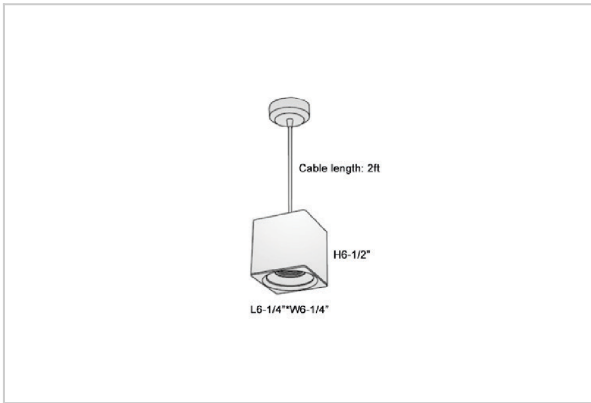

Mica Pendant Lights

ITEM SKU#: 662187506913

Product Code : IK-RMicaPL-40W-27K-WH-90C-30D

Voltage	100 - 277 V AC, 50-60 Hz
Lumen Output	3200lm
Power	40W
CCT	2700K
CRI	>90
Beam Angle	30°
Light Distribution	Medium
LED Light Source	Osram SOLERIQ S 19
Start Time	Instant
Driver	Stand Alone (included)
Operating Position	No Swiveling Type
Dimming	Triac Dimming / 0-10 V Dimming
Heads	Single Head
Finish	White
Length	6-1/4"
Height	6-1/2"
Optics	Reflective Cup Structure
Width (W)	6-1/4"
Application Area	Guest Room, Restaurant, Meeting Room, Club, Hall, Hotel Entrance

Beam Spread (Options)

Spot	15°	Medium	30°	Flood	45°
ft	Ø	ft	Ø	ft	Ø
3.0	0.72	3.0	1.41	3.0	2.03
9.0	2.15	9.0	4.22	9.0	6.09
15.0	3.58	15.0	7.04	15.0	10.15

Mica is a technologically advanced LED Pendant Light that incorporates electronic gear and a high-quality lens with wide beam spread. While commonly used as task light, the unique and state-of-the-art design of this luminaire also enhances the overall aesthetics of your store.