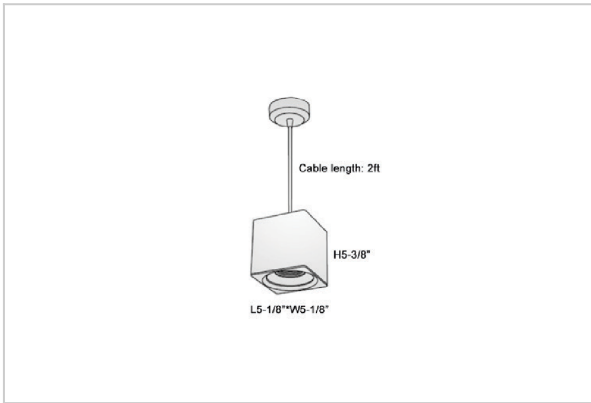

Mica Pendant Lights

ITEM SKU#: 662187506906

Product Code : IK-RMicaPL-30W-50K-WH-90C-30D

Voltage	100 - 277 V AC, 50-60 Hz
Lumen Output	2850lm
Power	30W
CCT	5000K
CRI	>90
Beam Angle	30°
Light Distribution	Medium
LED Light Source	Osram SOLERIQ S 19
Start Time	Instant
Driver	Stand Alone (included)
Operating Position	No Swiveling Type
Dimming	Triac Dimming / 0-10 V Dimming
Heads	Single Head
Finish	White
Length	5-1/8"
Height	5-3/8"
Optics	Reflective Cup Structure
Width (W)	5-1/8"
Application Area	Guest Room, Restaurant, Meeting Room, Club, Hall, Hotel Entrance

Beam Spread (Options)

Spot	15°	Medium	30°	Flood	45°
ft	Ø	ft	Ø	ft	Ø
3.0	0.72	3.0	1.41	3.0	2.03
9.0	2.15	9.0	4.22	9.0	6.09
15.0	3.58	15.0	7.04	15.0	10.15

Mica is a technologically advanced LED Pendant Light that incorporates electronic gear and a high-quality lens with wide beam spread. While commonly used as task light, the unique and state-of-the-art design of this luminaire also enhances the overall aesthetics of your store.