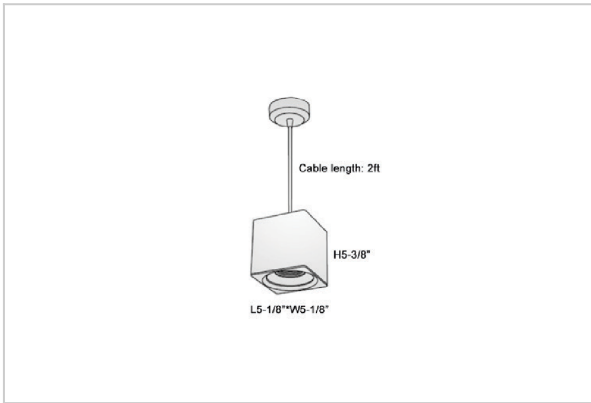

Mica Pendant Lights

ITEM SKU#: 662187506876

Product Code : IK-RMicaPL-30W-27K-WH-90C-30D

Voltage	100 - 277 V AC, 50-60 Hz
Lumen Output	2400lm
Power	30W
CCT	2700K
CRI	>90
Beam Angle	30°
Light Distribution	Medium
LED Light Source	Osram SOLERIQ S 19
Start Time	Instant
Driver	Stand Alone (included)
Operating Position	No Swiveling Type
Dimming	Triac Dimming / 0-10 V Dimming
Heads	Single Head
Finish	White
Length	5-1/8"
Height	5-3/8"
Optics	Reflective Cup Structure
Width (W)	5-1/8"
Application Area	Guest Room, Restaurant, Meeting Room, Club, Hall, Hotel Entrance

Beam Spread (Options)

Spot	15°	Medium	30°	Flood	45°
ft	Ø	ft	Ø	ft	Ø
3.0	0.72	3.0	1.41	3.0	2.03
9.0	2.15	9.0	4.22	9.0	6.09
15.0	3.58	15.0	7.04	15.0	10.15

Mica is a technologically advanced LED Pendant Light that incorporates electronic gear and a high-quality lens with wide beam spread. While commonly used as task light, the unique and state-of-the-art design of this luminaire also enhances the overall aesthetics of your store.