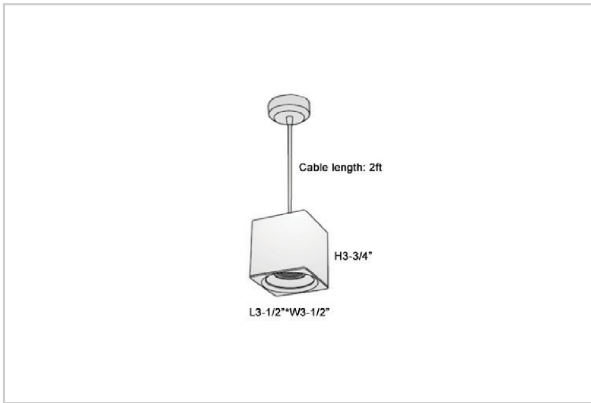

Mica Pendant Lights

ITEM SKU#: 662187506869

Product Code : IK-RMicaPL-20W-50K-WH-90C-30D

Voltage	100 - 277 V AC, 50-60 Hz
Lumen Output	1900lm
Power	20W
CCT	5000K
CRI	>90
Beam Angle	30°
Light Distribution	Medium
LED Light Source	Osram SOLERIQ S 19
Start Time	Instant
Driver	Stand Alone (included)
Operating Position	No Swiveling Type
Dimming	Triac Dimming / 0-10 V Dimming
Heads	Single Head
Finish	White
Length	4-3/8"
Height	4-3/4"
Optics	Reflective Cup Structure
Width (W)	4-3/8"
Application Area	Guest Room, Restaurant, Meeting Room, Club, Hall, Hotel Entrance

Beam Spread (Options)

Spot	15°	Medium	30°	Flood	45°
ft	Ø	ft	Ø	ft	Ø
3.0	0.72	3.0	1.41	3.0	2.03
9.0	2.15	9.0	4.22	9.0	6.09
15.0	3.58	15.0	7.04	15.0	10.15

Mica is a technologically advanced LED Pendant Light that incorporates electronic gear and a high-quality lens with wide beam spread. While commonly used as task light, the unique and state-of-the-art design of this luminaire also enhances the overall aesthetics of your store.