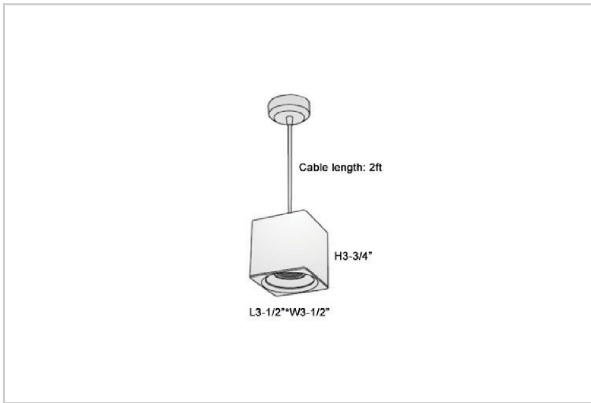

## Product Code : IK-RMicaPL-20W-40K-WH-90C-30D

Voltage	100 - 277 V AC, 50-60 Hz
Lumen Output	1800lm
Power	20W
CCT	4000K
CRI	>90
Beam Angle	30°
Light Distribution	Medium
LED Light Source	Osram SOLERIQ S 19
Start Time	Instant
Driver	Stand Alone (included)
Operating Position	No Swiveling Type
Dimming	Triac Dimming / 0-10 V Dimming
Heads	Single Head
Finish	White
Length	4-3/8"
Height	4-3/4"
Optics	Reflective Cup Structure
Width (W)	4-3/8"
Application Area	Guest Room, Restaurant, Meeting Room, Club, Hall, Hotel Entrance

### Beam Spread (Options)

Spot	15°	Medium	30°	Flood	45°
ft	Ø	ft	Ø	ft	Ø
3.0	0.72	3.0	1.41	3.0	2.03
9.0	2.15	9.0	4.22	9.0	6.09
15.0	3.58	15.0	7.04	15.0	10.15

Mica is a technologically advanced LED Pendant Light that incorporates electronic gear and a high-quality lens with wide beam spread. While commonly used as task light, the unique and state-of-the-art design of this luminaire also enhances the overall aesthetics of your store.