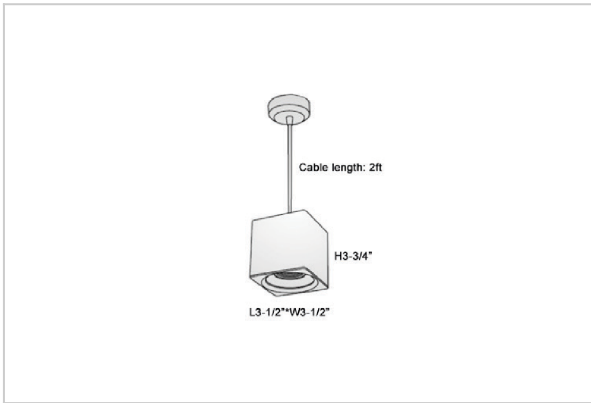

## Product Code : IK-RMicaPL-20W-30K-WH-90C-30D

Voltage	100 - 277 V AC, 50-60 Hz
Lumen Output	1700lm
Power	20W
CCT	3000K
CRI	>90
Beam Angle	30°
Light Distribution	Medium
LED Light Source	Osram SOLERIQ S 19
Start Time	Instant
Driver	Stand Alone (included)
Operating Position	No Swiveling Type
Dimming	Triac Dimming / 0-10 V Dimming
Heads	Single Head
Finish	White
Length	4-3/8"
Height	4-3/4"
Optics	Reflective Cup Structure
Width (W)	4-3/8"
Application Area	Guest Room, Restaurant, Meeting Room, Club, Hall, Hotel Entrance

### Beam Spread (Options)

Spot	15°	Medium	30°	Flood	45°
ft	Ø	ft	Ø	ft	Ø
3.0	0.72	3.0	1.41	3.0	2.03
9.0	2.15	9.0	4.22	9.0	6.09
15.0	3.58	15.0	7.04	15.0	10.15

Mica is a technologically advanced LED Pendant Light that incorporates electronic gear and a high-quality lens with wide beam spread. While commonly used as task light, the unique and state-of-the-art design of this luminaire also enhances the overall aesthetics of your store.