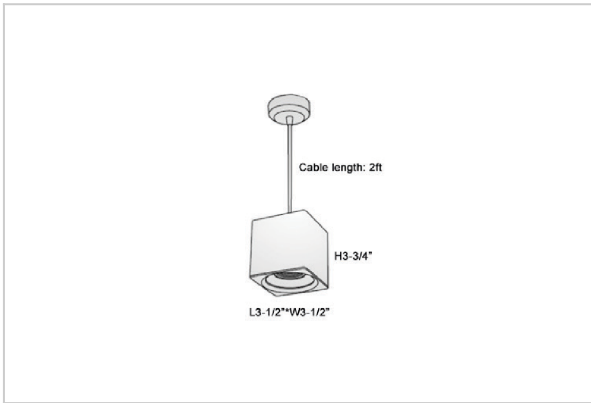

## Product Code : IK-RMicaPL-20W-27K-WH-90C-30D

Voltage	100 - 277 V AC, 50-60 Hz
Lumen Output	1600lm
Power	20W
CCT	2700K
CRI	>90
Beam Angle	30°
Light Distribution	Medium
LED Light Source	Osram SOLERIQ S 19
Start Time	Instant
Driver	Stand Alone (included)
Operating Position	No Swiveling Type
Dimming	Triac Dimming / 0-10 V Dimming
Heads	Single Head
Finish	White
Length	4-3/8"
Height	4-3/4"
Optics	Reflective Cup Structure
Width (W)	4-3/8"
Application Area	Guest Room, Restaurant, Meeting Room, Club, Hall, Hotel Entrance

### Beam Spread (Options)

Spot	15°	Medium	30°	Flood	45°
ft	Ø	ft	Ø	ft	Ø
3.0	0.72	3.0	1.41	3.0	2.03
9.0	2.15	9.0	4.22	9.0	6.09
15.0	3.58	15.0	7.04	15.0	10.15

Mica is a technologically advanced LED Pendant Light that incorporates electronic gear and a high-quality lens with wide beam spread. While commonly used as task light, the unique and state-of-the-art design of this luminaire also enhances the overall aesthetics of your store.