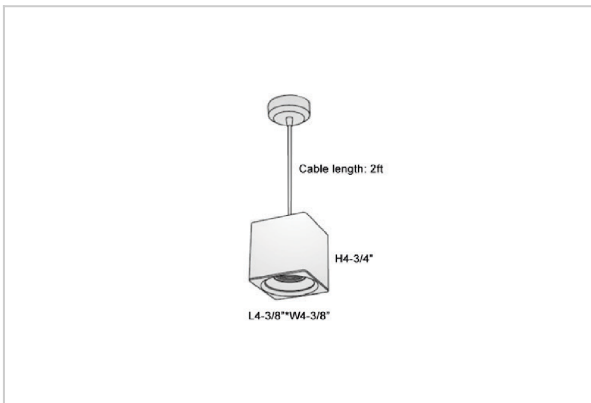

## Product Code : IK-RMicaPL-15W-50K-WH-90C-30D

Voltage	100 - 277 V AC, 50-60 Hz
Lumen Output	1425lm
Power	15W
CCT	5000K
CRI	>90
Beam Angle	30°
Light Distribution	Medium
LED Light Source	Osram SOLERIQ S 19
Start Time	Instant
Driver	Stand Alone (included)
Operating Position	No Swiveling Type
Dimming	Triac Dimming / 0-10 V Dimming
Heads	Single Head
Finish	White
Length	4-3/8"
Height	4-3/4"
Optics	Reflective Cup Structure
Width (W)	4-3/8"
Application Area	Guest Room, Restaurant, Meeting Room, Club, Hall, Hotel Entrance

### Beam Spread (Options)

Spot	15°	Medium	30°	Flood	45°
ft	Ø	ft	Ø	ft	Ø
3.0	0.72	3.0	1.41	3.0	2.03
9.0	2.15	9.0	4.22	9.0	6.09
15.0	3.58	15.0	7.04	15.0	10.15

Mica is a technologically advanced LED Pendant Light that incorporates electronic gear and a high-quality lens with wide beam spread. While commonly used as task light, the unique and state-of-the-art design of this luminaire also enhances the overall aesthetics of your store.