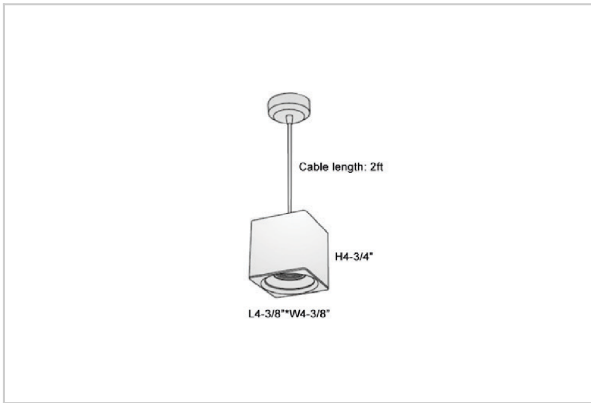

## Product Code : IK-RMicaPL-15W-40K-WH-90C-30D

Voltage	100 - 277 V AC, 50-60 Hz
Lumen Output	1350lm
Power	15W
CCT	4000K
CRI	>90
Beam Angle	30°
Light Distribution	Medium
LED Light Source	Osram SOLERIQ S 19
Start Time	Instant
Driver	Stand Alone (included)
Operating Position	No Swiveling Type
Dimming	Triac Dimming / 0-10 V Dimming
Heads	Single Head
Finish	White
Length	4-3/8"
Height	4-3/4"
Optics	Reflective Cup Structure
Width (W)	4-3/8"
Application Area	Guest Room, Restaurant, Meeting Room, Club, Hall, Hotel Entrance

### Beam Spread (Options)

Spot	15°		Medium 30°		Flood 45°	
	ft	Ø	ft	Ø	ft	Ø
3.0	0.72	3.0	1.41	3.0	2.03	
9.0	2.15	9.0	4.22	9.0	6.09	
15.0	3.58	15.0	7.04	15.0	10.15	

Mica is a technologically advanced LED Pendant Light that incorporates electronic gear and a high-quality lens with wide beam spread. While commonly used as task light, the unique and state-of-the-art design of this luminaire also enhances the overall aesthetics of your store.