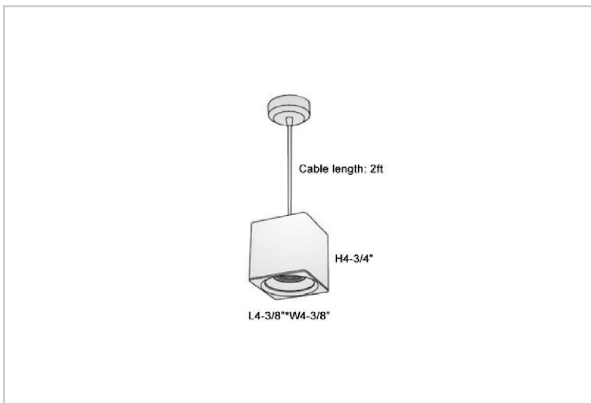

Mica Pendant Lights

ITEM SKU#: 662187506807

Product Code : IK-RMicaPL-15W-30K-WH-90C-30D

Voltage	100 - 277 V AC, 50-60 Hz
Lumen Output	1275lm
Power	15W
CCT	3000K
CRI	>90
Beam Angle	30°
Light Distribution	Medium
LED Light Source	Osram SOLERIQ S 19
Start Time	Instant
Driver	Stand Alone (included)
Operating Position	No Swiveling Type
Dimming	Triac Dimming / 0-10 V Dimming
Heads	Single Head
Finish	White
Length	4-3/8"
Height	4-3/4"
Optics	Reflective Cup Structure
Width (W)	4-3/8"
Application Area	Guest Room, Restaurant, Meeting Room, Club, Hall, Hotel Entrance

Beam Spread (Options)

Spot	15°	Medium	30°	Flood	45°
ft	Ø	ft	Ø	ft	Ø
3.0	0.72	3.0	1.41	3.0	2.03
9.0	2.15	9.0	4.22	9.0	6.09
15.0	3.58	15.0	7.04	15.0	10.15

Mica is a technologically advanced LED Pendant Light that incorporates electronic gear and a high-quality lens with wide beam spread. While commonly used as task light, the unique and state-of-the-art design of this luminaire also enhances the overall aesthetics of your store.