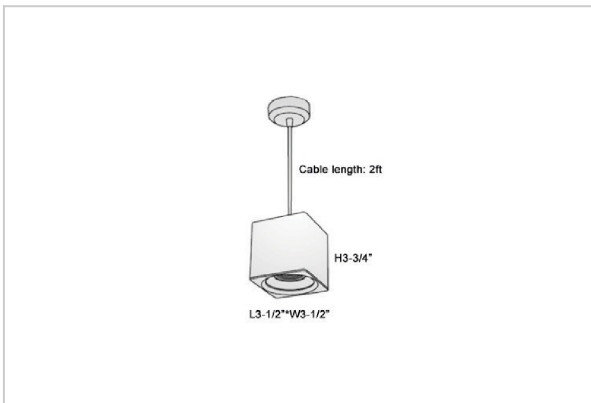

Mica Pendant Lights

ITEM SKU#: 662187506777

Product Code : IK-RMicaPL-8W-50K-WH-90C-30D

Voltage	100 - 277 V AC, 50-60 Hz
Lumen Output	760lm
Power	8W
CCT	5000K
CRI	>90
Beam Angle	30°
Light Distribution	Medium
LED Light Source	Osram SOLERIQ S 19
Start Time	Instant
Driver	Stand Alone (included)
Operating Position	No Swiveling Type
Dimming	Triac Dimming / 0-10 V Dimming
Heads	Single Head
Finish	White
Length	3-1/2"
Height	3-3/4"
Optics	Reflective Cup Structure
Width (W)	3-1/2"
Application Area	Guest Room, Restaurant, Meeting Room, Club, Hall, Hotel Entrance

Beam Spread (Options)

Spot	15°		Medium 30°		Flood 45°	
	ft	Ø	ft	Ø	ft	Ø
3.0	0.72	3.0	1.41	3.0	2.03	
9.0	2.15	9.0	4.22	9.0	6.09	
15.0	3.58	15.0	7.04	15.0	10.15	

Mica is a technologically advanced LED Pendant Light that incorporates electronic gear and a high-quality lens with wide beam spread. While commonly used as task light, the unique and state-of-the-art design of this luminaire also enhances the overall aesthetics of your store.