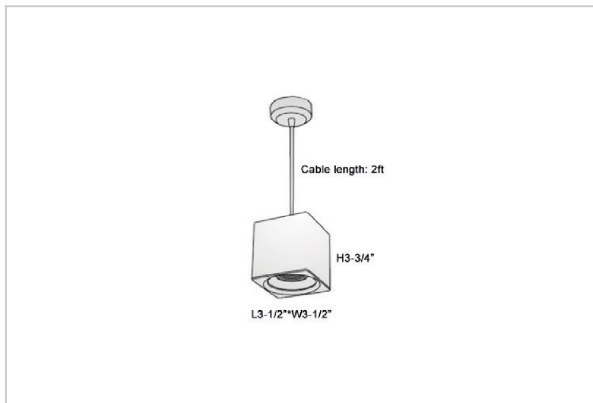

## Product Code : IK-RMicaPL-8W-40K-WH-90C-30D

Voltage	100 - 277 V AC, 50-60 Hz
Lumen Output	720lm
Power	8W
CCT	4000K
CRI	>90
Beam Angle	30°
Light Distribution	Medium
LED Light Source	Osram SOLERIQ S 19
Start Time	Instant
Driver	Stand Alone (included)
Operating Position	No Swiveling Type
Dimming	Triac Dimming / 0-10 V Dimming
Heads	Single Head
Finish	White
Length	3-1/2"
Height	3-3/4"
Optics	Reflective Cup Structure
Width (W)	3-1/2"
Application Area	Guest Room, Restaurant, Meeting Room, Club, Hall, Hotel Entrance

### Beam Spread (Options)

Spot	15°	Medium	30°	Flood	45°
ft	Ø	ft	Ø	ft	Ø
3.0	0.72	3.0	1.41	3.0	2.03
9.0	2.15	9.0	4.22	9.0	6.09
15.0	3.58	15.0	7.04	15.0	10.15

Mica is a technologically advanced LED Pendant Light that incorporates electronic gear and a high-quality lens with wide beam spread. While commonly used as task light, the unique and state-of-the-art design of this luminaire also enhances the overall aesthetics of your store.