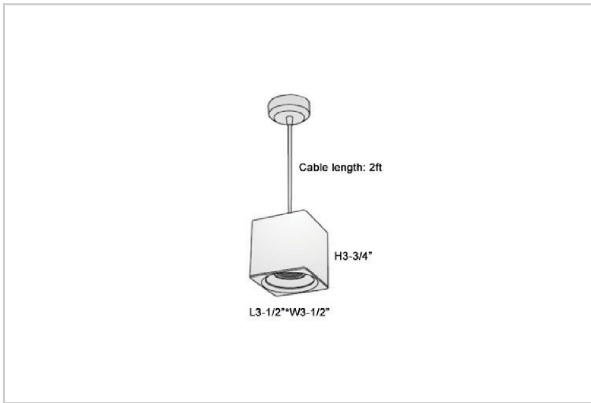

Mica Pendant Lights

ITEM SKU#: 662187506760

Product Code : IK-RMicaPL-8W-40K-WH-90C-30D

Voltage	100 - 277 V AC, 50-60 Hz
Lumen Output	720lm
Power	8W
CCT	4000K
CRI	>90
Beam Angle	30°
Light Distribution	Medium
LED Light Source	Osram SOLERIQ S 19
Start Time	Instant
Driver	Stand Alone (included)
Operating Position	No Swiveling Type
Dimming	Triac Dimming / 0-10 V Dimming
Heads	Single Head
Finish	White
Length	3-1/2"
Height	3-3/4"
Optics	Reflective Cup Structure
Width (W)	3-1/2"
Application Area	Guest Room, Restaurant, Meeting Room, Club, Hall, Hotel Entrance

Beam Spread (Options)

Spot	15°	Medium	30°	Flood	45°
ft	Ø	ft	Ø	ft	Ø
3.0	0.72	3.0	1.41	3.0	2.03
9.0	2.15	9.0	4.22	9.0	6.09
15.0	3.58	15.0	7.04	15.0	10.15

Mica is a technologically advanced LED Pendant Light that incorporates electronic gear and a high-quality lens with wide beam spread. While commonly used as task light, the unique and state-of-the-art design of this luminaire also enhances the overall aesthetics of your store.