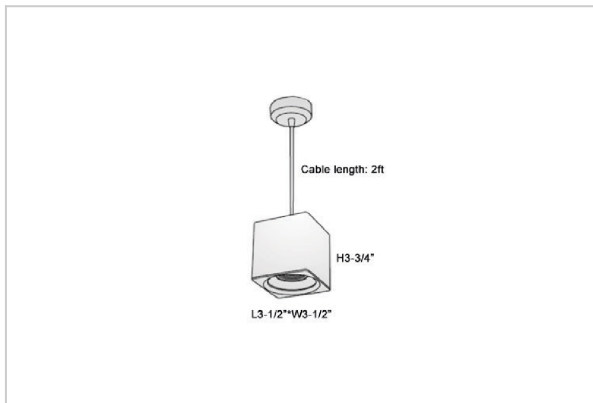

Mica Pendant Lights

ITEM SKU#: 662187506753

Product Code : IK-RMicaPL-8W-30K-WH-90C-30D

Voltage	100 - 277 V AC, 50-60 Hz
Lumen Output	680lm
Power	8W
CCT	3000K
CRI	>90
Beam Angle	30°
Light Distribution	Medium
LED Light Source	Osram SOLERIQ S 19
Start Time	Instant
Driver	Stand Alone (included)
Operating Position	No Swiveling Type
Dimming	Triac Dimming / 0-10 V Dimming
Heads	Single Head
Finish	White
Length	3-1/2"
Height	3-3/4"
Optics	Reflective Cup Structure
Width (W)	3-1/2"
Application Area	Guest Room, Restaurant, Meeting Room, Club, Hall, Hotel Entrance

Beam Spread (Options)

Spot	15°	Medium	30°	Flood	45°
ft	Ø	ft	Ø	ft	Ø
3.0	0.72	3.0	1.41	3.0	2.03
9.0	2.15	9.0	4.22	9.0	6.09
15.0	3.58	15.0	7.04	15.0	10.15

Mica is a technologically advanced LED Pendant Light that incorporates electronic gear and a high-quality lens with wide beam spread. While commonly used as task light, the unique and state-of-the-art design of this luminaire also enhances the overall aesthetics of your store.