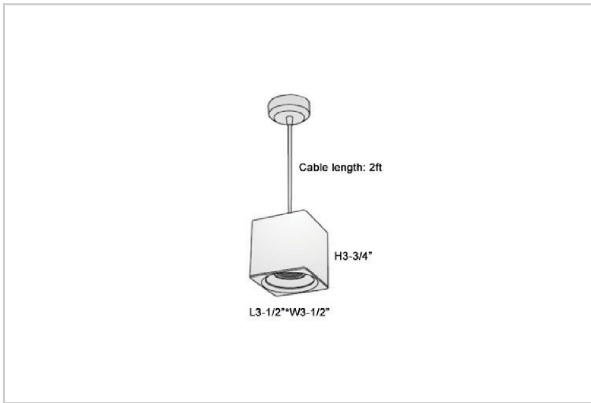

Mica Pendant Lights

ITEM SKU#: 662187506753

Product Code : IK-RMicaPL-8W-30K-WH-90C-30D

Voltage	100 - 277 V AC, 50-60 Hz
Lumen Output	680lm
Power	8W
CCT	3000K
CRI	>90
Beam Angle	30°
Light Distribution	Medium
LED Light Source	Osram SOLERIQ S 19
Start Time	Instant
Driver	Stand Alone (included)
Operating Position	No Swiveling Type
Dimming	Triac Dimming / 0-10 V Dimming
Heads	Single Head
Finish	White
Length	3-1/2"
Height	3-3/4"
Optics	Reflective Cup Structure
Width (W)	3-1/2"
Application Area	Guest Room, Restaurant, Meeting Room, Club, Hall, Hotel Entrance

Beam Spread (Options)

Spot	15°	Medium	30°	Flood	45°
ft	Ø	ft	Ø	ft	Ø
3.0	0.72	3.0	1.41	3.0	2.03
9.0	2.15	9.0	4.22	9.0	6.09
15.0	3.58	15.0	7.04	15.0	10.15

Mica is a technologically advanced LED Pendant Light that incorporates electronic gear and a high-quality lens with wide beam spread. While commonly used as task light, the unique and state-of-the-art design of this luminaire also enhances the overall aesthetics of your store.