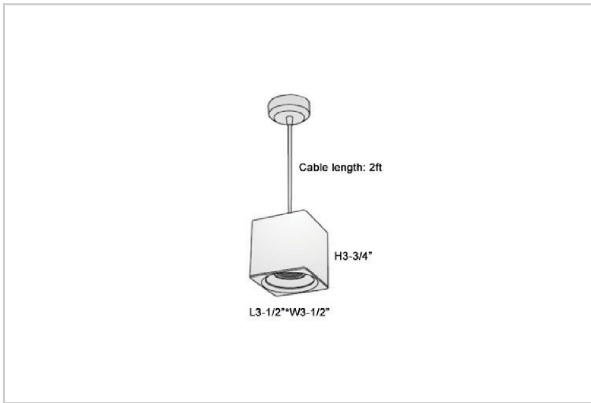

## Product Code : IK-RMicaPL-8W-27K-WH-90C-30D

Voltage	100 - 277 V AC, 50-60 Hz
Lumen Output	640lm
Power	8W
CCT	2700K
CRI	>90
Beam Angle	30°
Light Distribution	Medium
LED Light Source	Osram SOLERIQ S 19
Start Time	Instant
Driver	Stand Alone (included)
Operating Position	No Swiveling Type
Dimming	Triac Dimming / 0-10 V Dimming
Heads	Single Head
Finish	White
Length	3-1/2"
Height	3-3/4"
Optics	Reflective Cup Structure
Width (W)	3-1/2"
Application Area	Guest Room, Restaurant, Meeting Room, Club, Hall, Hotel Entrance

### Beam Spread (Options)

Spot	15°	Medium	30°	Flood	45°
ft	Ø	ft	Ø	ft	Ø
3.0	0.72	3.0	1.41	3.0	2.03
9.0	2.15	9.0	4.22	9.0	6.09
15.0	3.58	15.0	7.04	15.0	10.15

Mica is a technologically advanced LED Pendant Light that incorporates electronic gear and a high-quality lens with wide beam spread. While commonly used as task light, the unique and state-of-the-art design of this luminaire also enhances the overall aesthetics of your store.