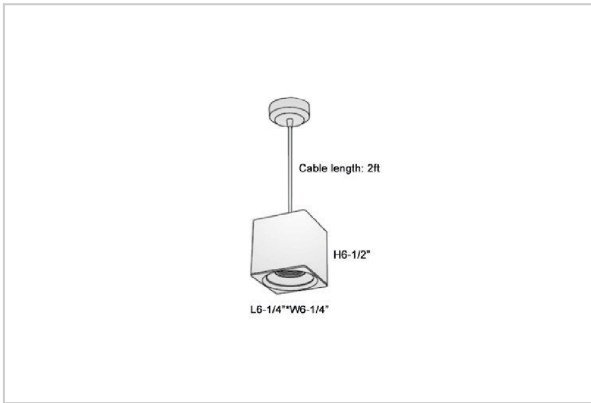

## Product Code : IK-RMicaPL-40W-50K-WH-90C-15D

Voltage	100 - 277 V AC, 50-60 Hz
Lumen Output	3800lm
Power	40W
CCT	5000K
CRI	>90
Beam Angle	15°
Light Distribution	Spot
LED Light Source	Osram SOLERIQ S 19
Start Time	Instant
Driver	Stand Alone (included)
Operating Position	No Swiveling Type
Dimming	Triac Dimming / 0-10 V Dimming
Heads	Single Head
Finish	White
Length	6-1/4"
Height	6-1/2"
Optics	Reflective Cup Structure
Width (W)	6-1/4"
Application Area	Guest Room, Restaurant, Meeting Room, Club, Hall, Hotel Entrance

### Beam Spread (Options)

Spot	15°	Medium	30°	Flood	45°
ft	Ø	ft	Ø	ft	Ø
3.0	0.72	3.0	1.41	3.0	2.03
9.0	2.15	9.0	4.22	9.0	6.09
15.0	3.58	15.0	7.04	15.0	10.15

Mica is a technologically advanced LED Pendant Light that incorporates electronic gear and a high-quality lens with wide beam spread. While commonly used as task light, the unique and state-of-the-art design of this luminaire also enhances the overall aesthetics of your store.