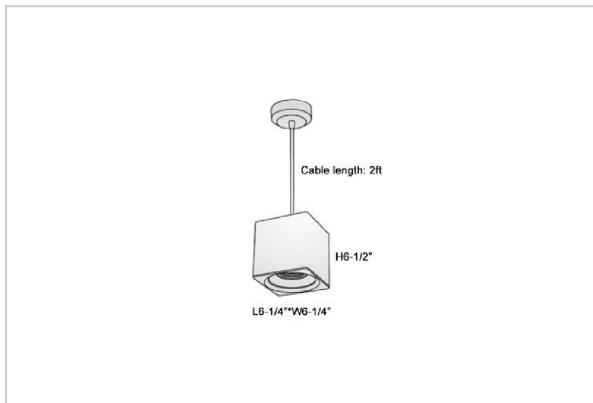

Mica Pendant Lights

ITEM SKU#: 662187506722

Product Code : IK-RMicaPL-40W-40K-WH-90C-15D

Voltage	100 - 277 V AC, 50-60 Hz
Lumen Output	3600lm
Power	40W
CCT	4000K
CRI	>90
Beam Angle	15°
Light Distribution	Spot
LED Light Source	Osram SOLERIQ S 19
Start Time	Instant
Driver	Stand Alone (included)
Operating Position	No Swiveling Type
Dimming	Triac Dimming / 0-10 V Dimming
Heads	Single Head
Finish	White
Length	6-1/4"
Height	6-1/2"
Optics	Reflective Cup Structure
Width (W)	6-1/4"
Application Area	Guest Room, Restaurant, Meeting Room, Club, Hall, Hotel Entrance

Beam Spread (Options)

Spot	15°	Medium	30°	Flood	45°
ft	Ø	ft	Ø	ft	Ø
3.0	0.72	3.0	1.41	3.0	2.03
9.0	2.15	9.0	4.22	9.0	6.09
15.0	3.58	15.0	7.04	15.0	10.15

Mica is a technologically advanced LED Pendant Light that incorporates electronic gear and a high-quality lens with wide beam spread. While commonly used as task light, the unique and state-of-the-art design of this luminaire also enhances the overall aesthetics of your store.