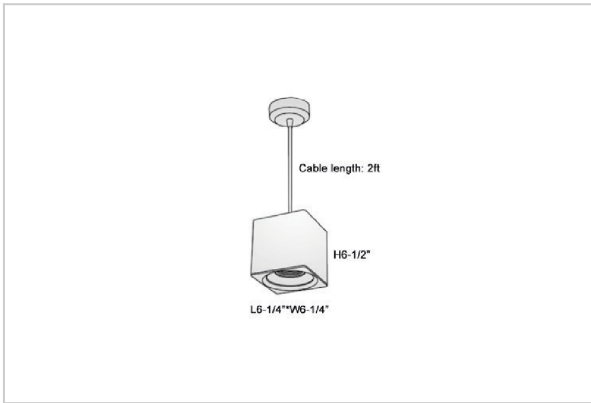

## Product Code : IK-RMicaPL-40W-30K-WH-90C-15D

Voltage	100 - 277 V AC, 50-60 Hz
Lumen Output	3400lm
Power	40W
CCT	3000K
CRI	>90
Beam Angle	15°
Light Distribution	Spot
LED Light Source	Osram SOLERIQ S 19
Start Time	Instant
Driver	Stand Alone (included)
Operating Position	No Swiveling Type
Dimming	Triac Dimming / 0-10 V Dimming
Heads	Single Head
Finish	White
Length	6-1/4"
Height	6-1/2"
Optics	Reflective Cup Structure
Width (W)	6-1/4"
Application Area	Guest Room, Restaurant, Meeting Room, Club, Hall, Hotel Entrance

### Beam Spread (Options)

Spot	15°	Medium	30°	Flood	45°
ft	Ø	ft	Ø	ft	Ø
3.0	0.72	3.0	1.41	3.0	2.03
9.0	2.15	9.0	4.22	9.0	6.09
15.0	3.58	15.0	7.04	15.0	10.15

Mica is a technologically advanced LED Pendant Light that incorporates electronic gear and a high-quality lens with wide beam spread. While commonly used as task light, the unique and state-of-the-art design of this luminaire also enhances the overall aesthetics of your store.