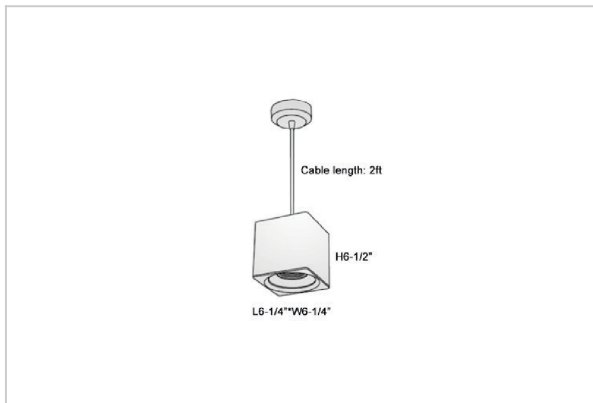

Mica Pendant Lights

ITEM SKU#: 662187506708

Product Code : IK-RMicaPL-40W-27K-WH-90C-15D

Voltage	100 - 277 V AC, 50-60 Hz
Lumen Output	3200lm
Power	40W
CCT	2700K
CRI	>90
Beam Angle	15°
Light Distribution	Spot
LED Light Source	Osram SOLERIQ S 19
Start Time	Instant
Driver	Stand Alone (included)
Operating Position	No Swiveling Type
Dimming	Triac Dimming / 0-10 V Dimming
Heads	Single Head
Finish	White
Length	6-1/4"
Height	6-1/2"
Optics	Reflective Cup Structure
Width (W)	6-1/4"
Application Area	Guest Room, Restaurant, Meeting Room, Club, Hall, Hotel Entrance

Beam Spread (Options)

Spot	15°	Medium	30°	Flood	45°
ft	Ø	ft	Ø	ft	Ø
3.0	0.72	3.0	1.41	3.0	2.03
9.0	2.15	9.0	4.22	9.0	6.09
15.0	3.58	15.0	7.04	15.0	10.15

Mica is a technologically advanced LED Pendant Light that incorporates electronic gear and a high-quality lens with wide beam spread. While commonly used as task light, the unique and state-of-the-art design of this luminaire also enhances the overall aesthetics of your store.