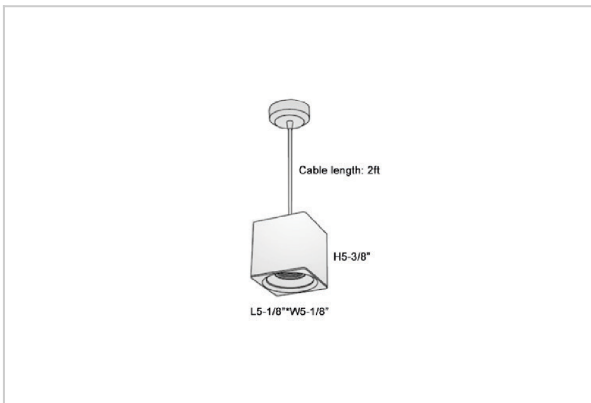

Mica Pendant Lights

ITEM SKU#: 662187506685

Product Code : IK-RMicaPL-30W-50K-WH-90C-15D

Voltage	100 - 277 V AC, 50-60 Hz
Lumen Output	2850lm
Power	30W
CCT	5000K
CRI	>90
Beam Angle	15°
Light Distribution	Spot
LED Light Source	Osram SOLERIQ S 19
Start Time	Instant
Driver	Stand Alone (included)
Operating Position	No Swiveling Type
Dimming	Triac Dimming / 0-10 V Dimming
Heads	Single Head
Finish	White
Length	5-1/8"
Height	5-3/8"
Optics	Reflective Cup Structure
Width (W)	5-1/8"
Application Area	Guest Room, Restaurant, Meeting Room, Club, Hall, Hotel Entrance

Beam Spread (Options)

Spot	15°	Medium	30°	Flood	45°
ft	Ø	ft	Ø	ft	Ø
3.0	0.72	3.0	1.41	3.0	2.03
9.0	2.15	9.0	4.22	9.0	6.09
15.0	3.58	15.0	7.04	15.0	10.15

Mica is a technologically advanced LED Pendant Light that incorporates electronic gear and a high-quality lens with wide beam spread. While commonly used as task light, the unique and state-of-the-art design of this luminaire also enhances the overall aesthetics of your store.