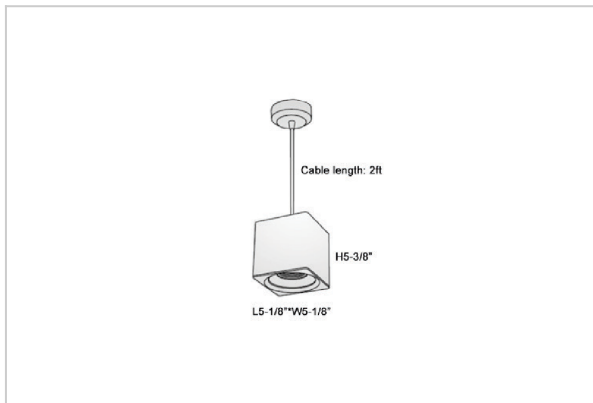

Mica Pendant Lights

ITEM SKU#: 662187506685

Product Code : IK-RMicaPL-30W-50K-WH-90C-15D

Voltage	100 - 277 V AC, 50-60 Hz
Lumen Output	2850lm
Power	30W
CCT	5000K
CRI	>90
Beam Angle	15°
Light Distribution	Spot
LED Light Source	Osram SOLERIQ S 19
Start Time	Instant
Driver	Stand Alone (included)
Operating Position	No Swiveling Type
Dimming	Triac Dimming / 0-10 V Dimming
Heads	Single Head
Finish	White
Length	5-1/8"
Height	5-3/8"
Optics	Reflective Cup Structure
Width (W)	5-1/8"
Application Area	Guest Room, Restaurant, Meeting Room, Club, Hall, Hotel Entrance

Beam Spread (Options)

Spot	15°	Medium	30°	Flood	45°
ft	Ø	ft	Ø	ft	Ø
3.0	0.72	3.0	1.41	3.0	2.03
9.0	2.15	9.0	4.22	9.0	6.09
15.0	3.58	15.0	7.04	15.0	10.15

Mica is a technologically advanced LED Pendant Light that incorporates electronic gear and a high-quality lens with wide beam spread. While commonly used as task light, the unique and state-of-the-art design of this luminaire also enhances the overall aesthetics of your store.