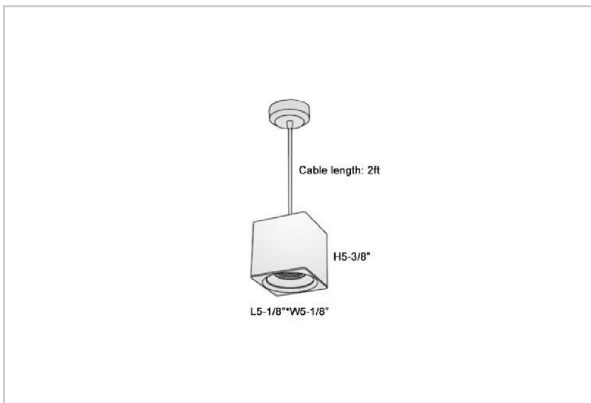

Mica Pendant Lights

ITEM SKU#: 662187506678

Product Code : IK-RMicaPL-30W-40K-WH-90C-15D

Voltage	100 - 277 V AC, 50-60 Hz
Lumen Output	2700lm
Power	30W
CCT	4000K
CRI	>90
Beam Angle	15°
Light Distribution	Spot
LED Light Source	Osram SOLERIQ S 19
Start Time	Instant
Driver	Stand Alone (included)
Operating Position	No Swiveling Type
Dimming	Triac Dimming / 0-10 V Dimming
Heads	Single Head
Finish	White
Length	5-1/8"
Height	5-3/8"
Optics	Reflective Cup Structure
Width (W)	5-1/8"
Application Area	Guest Room, Restaurant, Meeting Room, Club, Hall, Hotel Entrance

Beam Spread (Options)

Spot	15°	Medium	30°	Flood	45°
ft	Ø	ft	Ø	ft	Ø
3.0	0.72	3.0	1.41	3.0	2.03
9.0	2.15	9.0	4.22	9.0	6.09
15.0	3.58	15.0	7.04	15.0	10.15

Mica is a technologically advanced LED Pendant Light that incorporates electronic gear and a high-quality lens with wide beam spread. While commonly used as task light, the unique and state-of-the-art design of this luminaire also enhances the overall aesthetics of your store.