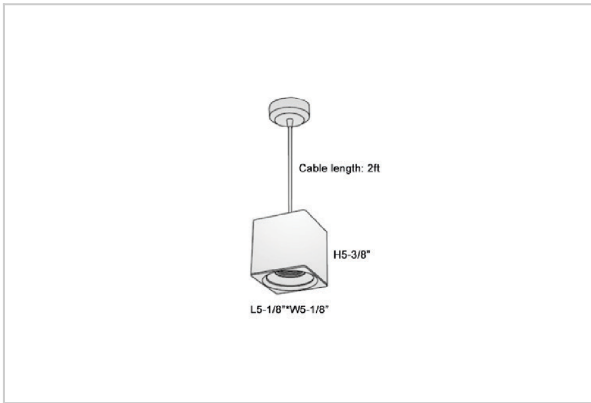

Mica Pendant Lights

ITEM SKU#: 662187506678

Product Code : IK-RMicaPL-30W-40K-WH-90C-15D

Voltage	100 - 277 V AC, 50-60 Hz
Lumen Output	2700lm
Power	30W
CCT	4000K
CRI	>90
Beam Angle	15°
Light Distribution	Spot
LED Light Source	Osram SOLERIQ S 19
Start Time	Instant
Driver	Stand Alone (included)
Operating Position	No Swiveling Type
Dimming	Triac Dimming / 0-10 V Dimming
Heads	Single Head
Finish	White
Length	5-1/8"
Height	5-3/8"
Optics	Reflective Cup Structure
Width (W)	5-1/8"
Application Area	Guest Room, Restaurant, Meeting Room, Club, Hall, Hotel Entrance

Beam Spread (Options)

Spot	15°	Medium	30°	Flood	45°
ft	Ø	ft	Ø	ft	Ø
3.0	0.72	3.0	1.41	3.0	2.03
9.0	2.15	9.0	4.22	9.0	6.09
15.0	3.58	15.0	7.04	15.0	10.15

Mica is a technologically advanced LED Pendant Light that incorporates electronic gear and a high-quality lens with wide beam spread. While commonly used as task light, the unique and state-of-the-art design of this luminaire also enhances the overall aesthetics of your store.