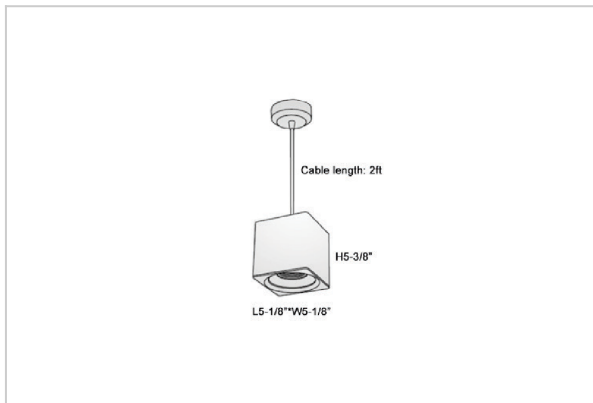

Mica Pendant Lights

ITEM SKU#: 662187506654

Product Code : IK-RMicaPL-30W-30K-WH-90C-15D

Voltage	100 - 277 V AC, 50-60 Hz
Lumen Output	2550lm
Power	30W
CCT	3000K
CRI	>90
Beam Angle	15°
Light Distribution	Spot
LED Light Source	Osram SOLERIQ S 19
Start Time	Instant
Driver	Stand Alone (included)
Operating Position	No Swiveling Type
Dimming	Triac Dimming / 0-10 V Dimming
Heads	Single Head
Finish	White
Length	5-1/8"
Height	5-3/8"
Optics	Reflective Cup Structure
Width (W)	5-1/8"
Application Area	Guest Room, Restaurant, Meeting Room, Club, Hall, Hotel Entrance

Beam Spread (Options)

Spot	15°	Medium	30°	Flood	45°
ft	Ø	ft	Ø	ft	Ø
3.0	0.72	3.0	1.41	3.0	2.03
9.0	2.15	9.0	4.22	9.0	6.09
15.0	3.58	15.0	7.04	15.0	10.15

Mica is a technologically advanced LED Pendant Light that incorporates electronic gear and a high-quality lens with wide beam spread. While commonly used as task light, the unique and state-of-the-art design of this luminaire also enhances the overall aesthetics of your store.