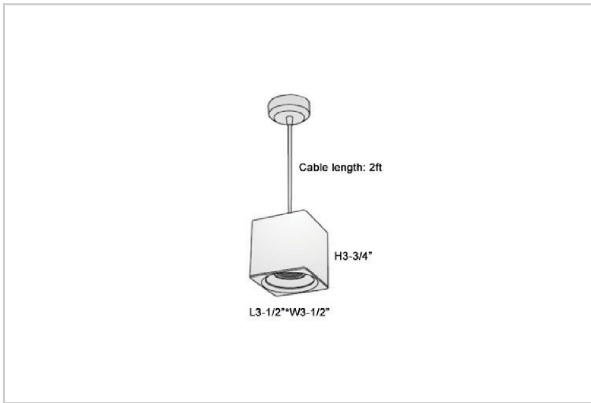

Mica Pendant Lights

ITEM SKU#: 662187506630

Product Code : IK-RMicaPL-20W-50K-WH-90C-15D

Voltage	100 - 277 V AC, 50-60 Hz
Lumen Output	1900lm
Power	20W
CCT	5000K
CRI	>90
Beam Angle	15°
Light Distribution	Spot
LED Light Source	Osram SOLERIQ S 19
Start Time	Instant
Driver	Stand Alone (included)
Operating Position	No Swiveling Type
Dimming	Triac Dimming / 0-10 V Dimming
Heads	Single Head
Finish	White
Length	4-3/8"
Height	4-3/4"
Optics	Reflective Cup Structure
Width (W)	4-3/8"
Application Area	Guest Room, Restaurant, Meeting Room, Club, Hall, Hotel Entrance

Beam Spread (Options)

Spot	15°	Medium	30°	Flood	45°
ft	Ø	ft	Ø	ft	Ø
3.0	0.72	3.0	1.41	3.0	2.03
9.0	2.15	9.0	4.22	9.0	6.09
15.0	3.58	15.0	7.04	15.0	10.15

Mica is a technologically advanced LED Pendant Light that incorporates electronic gear and a high-quality lens with wide beam spread. While commonly used as task light, the unique and state-of-the-art design of this luminaire also enhances the overall aesthetics of your store.