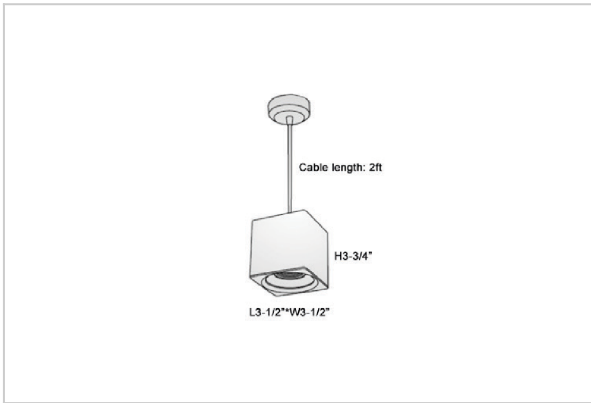

## Product Code : IK-RMicaPL-20W-40K-WH-90C-15D

Voltage	100 - 277 V AC, 50-60 Hz
Lumen Output	1800lm
Power	20W
CCT	4000K
CRI	>90
Beam Angle	15°
Light Distribution	Spot
LED Light Source	Osram SOLERIQ S 19
Start Time	Instant
Driver	Stand Alone (included)
Operating Position	No Swiveling Type
Dimming	Triac Dimming / 0-10 V Dimming
Heads	Single Head
Finish	White
Length	4-3/8"
Height	4-3/4"
Optics	Reflective Cup Structure
Width (W)	4-3/8"
Application Area	Guest Room, Restaurant, Meeting Room, Club, Hall, Hotel Entrance

### Beam Spread (Options)

Spot	15°	Medium	30°	Flood	45°
ft	Ø	ft	Ø	ft	Ø
3.0	0.72	3.0	1.41	3.0	2.03
9.0	2.15	9.0	4.22	9.0	6.09
15.0	3.58	15.0	7.04	15.0	10.15

Mica is a technologically advanced LED Pendant Light that incorporates electronic gear and a high-quality lens with wide beam spread. While commonly used as task light, the unique and state-of-the-art design of this luminaire also enhances the overall aesthetics of your store.