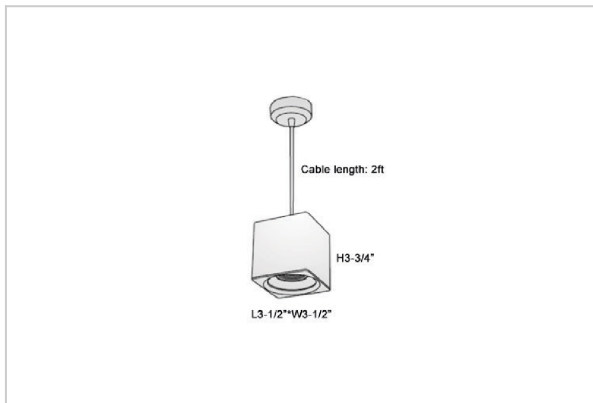

Mica Pendant Lights

ITEM SKU#: 662187506623

Product Code : IK-RMicaPL-20W-40K-WH-90C-15D

Voltage	100 - 277 V AC, 50-60 Hz
Lumen Output	1800lm
Power	20W
CCT	4000K
CRI	>90
Beam Angle	15°
Light Distribution	Spot
LED Light Source	Osram SOLERIQ S 19
Start Time	Instant
Driver	Stand Alone (included)
Operating Position	No Swiveling Type
Dimming	Triac Dimming / 0-10 V Dimming
Heads	Single Head
Finish	White
Length	4-3/8"
Height	4-3/4"
Optics	Reflective Cup Structure
Width (W)	4-3/8"
Application Area	Guest Room, Restaurant, Meeting Room, Club, Hall, Hotel Entrance

Beam Spread (Options)

Spot	15°	Medium	30°	Flood	45°
ft	Ø	ft	Ø	ft	Ø
3.0	0.72	3.0	1.41	3.0	2.03
9.0	2.15	9.0	4.22	9.0	6.09
15.0	3.58	15.0	7.04	15.0	10.15

Mica is a technologically advanced LED Pendant Light that incorporates electronic gear and a high-quality lens with wide beam spread. While commonly used as task light, the unique and state-of-the-art design of this luminaire also enhances the overall aesthetics of your store.