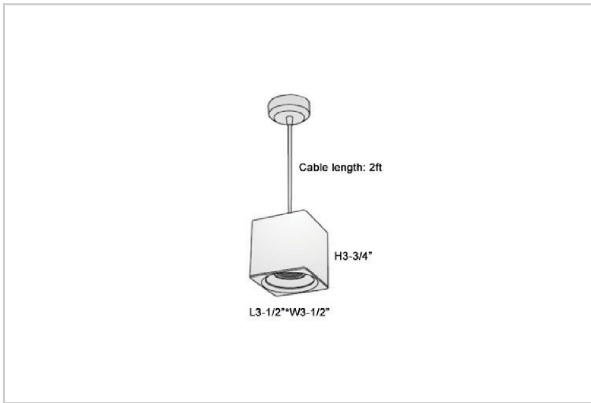

## Product Code : IK-RMicaPL-20W-30K-WH-90C-15D

Voltage	100 - 277 V AC, 50-60 Hz
Lumen Output	1700lm
Power	20W
CCT	3000K
CRI	>90
Beam Angle	15°
Light Distribution	Spot
LED Light Source	Osram SOLERIQ S 19
Start Time	Instant
Driver	Stand Alone (included)
Operating Position	No Swiveling Type
Dimming	Triac Dimming / 0-10 V Dimming
Heads	Single Head
Finish	White
Length	4-3/8"
Height	4-3/4"
Optics	Reflective Cup Structure
Width (W)	4-3/8"
Application Area	Guest Room, Restaurant, Meeting Room, Club, Hall, Hotel Entrance

### Beam Spread (Options)

Spot	15°	Medium	30°	Flood	45°
ft	Ø	ft	Ø	ft	Ø
3.0	0.72	3.0	1.41	3.0	2.03
9.0	2.15	9.0	4.22	9.0	6.09
15.0	3.58	15.0	7.04	15.0	10.15

Mica is a technologically advanced LED Pendant Light that incorporates electronic gear and a high-quality lens with wide beam spread. While commonly used as task light, the unique and state-of-the-art design of this luminaire also enhances the overall aesthetics of your store.