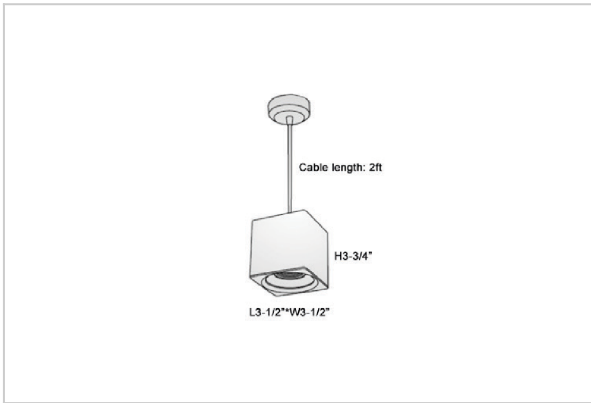

Mica Pendant Lights

ITEM SKU#: 662187506616

Product Code : IK-RMicaPL-20W-30K-WH-90C-15D

Voltage	100 - 277 V AC, 50-60 Hz
Lumen Output	1700lm
Power	20W
CCT	3000K
CRI	>90
Beam Angle	15°
Light Distribution	Spot
LED Light Source	Osram SOLERIQ S 19
Start Time	Instant
Driver	Stand Alone (included)
Operating Position	No Swiveling Type
Dimming	Triac Dimming / 0-10 V Dimming
Heads	Single Head
Finish	White
Length	4-3/8"
Height	4-3/4"
Optics	Reflective Cup Structure
Width (W)	4-3/8"
Application Area	Guest Room, Restaurant, Meeting Room, Club, Hall, Hotel Entrance

Beam Spread (Options)

Spot	15°	Medium	30°	Flood	45°
ft	Ø	ft	Ø	ft	Ø
3.0	0.72	3.0	1.41	3.0	2.03
9.0	2.15	9.0	4.22	9.0	6.09
15.0	3.58	15.0	7.04	15.0	10.15

Mica is a technologically advanced LED Pendant Light that incorporates electronic gear and a high-quality lens with wide beam spread. While commonly used as task light, the unique and state-of-the-art design of this luminaire also enhances the overall aesthetics of your store.