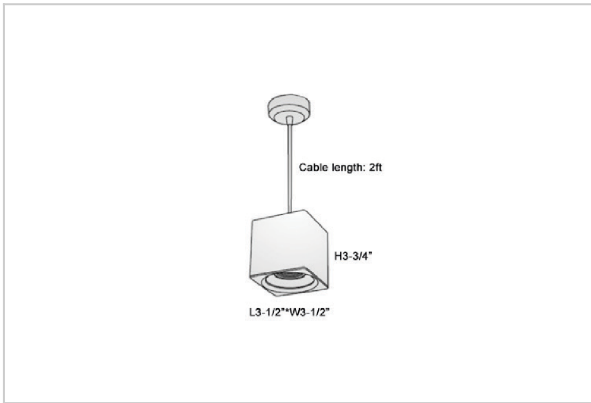

Mica Pendant Lights

ITEM SKU#: 662187506609

Product Code : IK-RMicaPL-20W-27K-WH-90C-15D

Voltage	100 - 277 V AC, 50-60 Hz
Lumen Output	1600lm
Power	20W
CCT	2700K
CRI	>90
Beam Angle	15°
Light Distribution	Spot
LED Light Source	Osram SOLERIQ S 19
Start Time	Instant
Driver	Stand Alone (included)
Operating Position	No Swiveling Type
Dimming	Triac Dimming / 0-10 V Dimming
Heads	Single Head
Finish	White
Length	4-3/8"
Height	4-3/4"
Optics	Reflective Cup Structure
Width (W)	4-3/8"
Application Area	Guest Room, Restaurant, Meeting Room, Club, Hall, Hotel Entrance

Beam Spread (Options)

Spot	15°	Medium	30°	Flood	45°
ft	Ø	ft	Ø	ft	Ø
3.0	0.72	3.0	1.41	3.0	2.03
9.0	2.15	9.0	4.22	9.0	6.09
15.0	3.58	15.0	7.04	15.0	10.15

Mica is a technologically advanced LED Pendant Light that incorporates electronic gear and a high-quality lens with wide beam spread. While commonly used as task light, the unique and state-of-the-art design of this luminaire also enhances the overall aesthetics of your store.