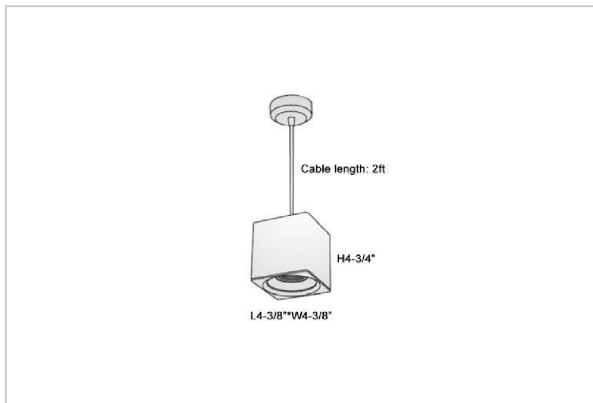

Mica Pendant Lights

ITEM SKU#: 662187506593

Product Code : IK-RMicaPL-15W-50K-WH-90C-15D

Voltage	100 - 277 V AC, 50-60 Hz
Lumen Output	1425lm
Power	15W
CCT	5000K
CRI	>90
Beam Angle	15°
Light Distribution	Spot
LED Light Source	Osram SOLERIQ S 19
Start Time	Instant
Driver	Stand Alone (included)
Operating Position	No Swiveling Type
Dimming	Triac Dimming / 0-10 V Dimming
Heads	Single Head
Finish	White
Length	4-3/8"
Height	4-3/4"
Optics	Reflective Cup Structure
Width (W)	4-3/8"
Application Area	Guest Room, Restaurant, Meeting Room, Club, Hall, Hotel Entrance

Beam Spread (Options)

Spot	15°	Medium	30°	Flood	45°
ft	Ø	ft	Ø	ft	Ø
3.0	0.72	3.0	1.41	3.0	2.03
9.0	2.15	9.0	4.22	9.0	6.09
15.0	3.58	15.0	7.04	15.0	10.15

Mica is a technologically advanced LED Pendant Light that incorporates electronic gear and a high-quality lens with wide beam spread. While commonly used as task light, the unique and state-of-the-art design of this luminaire also enhances the overall aesthetics of your store.