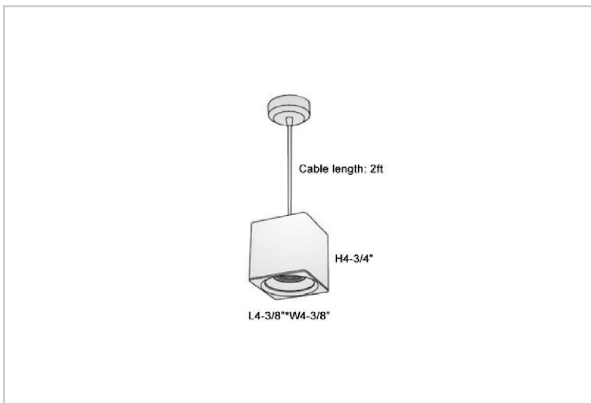

Mica Pendant Lights

ITEM SKU#: 662187506593

Product Code : IK-RMicaPL-15W-50K-WH-90C-15D

Voltage	100 - 277 V AC, 50-60 Hz
Lumen Output	1425lm
Power	15W
CCT	5000K
CRI	>90
Beam Angle	15°
Light Distribution	Spot
LED Light Source	Osram SOLERIQ S 19
Start Time	Instant
Driver	Stand Alone (included)
Operating Position	No Swiveling Type
Dimming	Triac Dimming / 0-10 V Dimming
Heads	Single Head
Finish	White
Length	4-3/8"
Height	4-3/4"
Optics	Reflective Cup Structure
Width (W)	4-3/8"
Application Area	Guest Room, Restaurant, Meeting Room, Club, Hall, Hotel Entrance

Beam Spread (Options)

Spot	15°	Medium	30°	Flood	45°
ft	Ø	ft	Ø	ft	Ø
3.0	0.72	3.0	1.41	3.0	2.03
9.0	2.15	9.0	4.22	9.0	6.09
15.0	3.58	15.0	7.04	15.0	10.15

Mica is a technologically advanced LED Pendant Light that incorporates electronic gear and a high-quality lens with wide beam spread. While commonly used as task light, the unique and state-of-the-art design of this luminaire also enhances the overall aesthetics of your store.