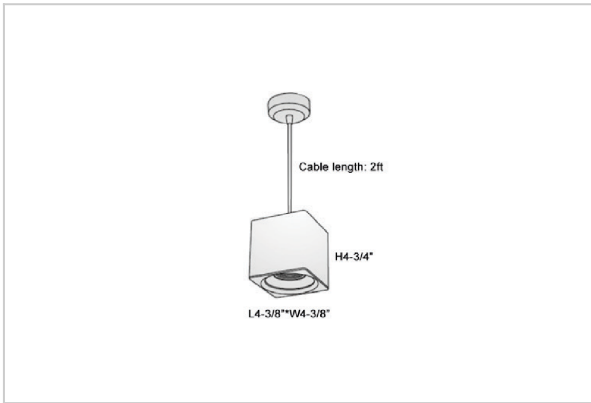

## Product Code : IK-RMicaPL-15W-40K-WH-90C-15D

Voltage	100 - 277 V AC, 50-60 Hz
Lumen Output	1350lm
Power	15W
CCT	4000K
CRI	>90
Beam Angle	15°
Light Distribution	Spot
LED Light Source	Osram SOLERIQ S 19
Start Time	Instant
Driver	Stand Alone (included)
Operating Position	No Swiveling Type
Dimming	Triac Dimming / 0-10 V Dimming
Heads	Single Head
Finish	White
Length	4-3/8"
Height	4-3/4"
Optics	Reflective Cup Structure
Width (W)	4-3/8"
Application Area	Guest Room, Restaurant, Meeting Room, Club, Hall, Hotel Entrance

### Beam Spread (Options)

Spot	15°	Medium	30°	Flood	45°
ft	Ø	ft	Ø	ft	Ø
3.0	0.72	3.0	1.41	3.0	2.03
9.0	2.15	9.0	4.22	9.0	6.09
15.0	3.58	15.0	7.04	15.0	10.15

Mica is a technologically advanced LED Pendant Light that incorporates electronic gear and a high-quality lens with wide beam spread. While commonly used as task light, the unique and state-of-the-art design of this luminaire also enhances the overall aesthetics of your store.