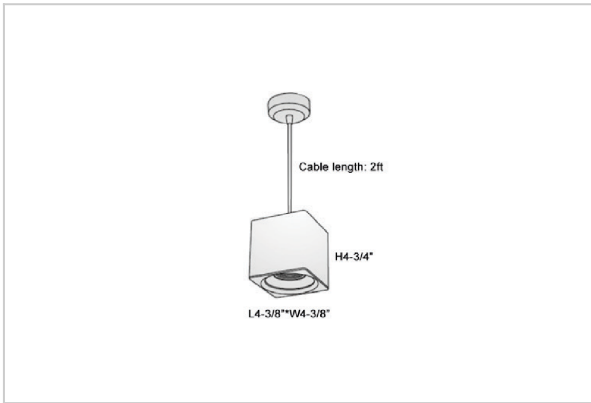

Mica Pendant Lights

ITEM SKU#: 662187506586

Product Code : IK-RMicaPL-15W-40K-WH-90C-15D

Voltage	100 - 277 V AC, 50-60 Hz
Lumen Output	1350lm
Power	15W
CCT	4000K
CRI	>90
Beam Angle	15°
Light Distribution	Spot
LED Light Source	Osram SOLERIQ S 19
Start Time	Instant
Driver	Stand Alone (included)
Operating Position	No Swiveling Type
Dimming	Triac Dimming / 0-10 V Dimming
Heads	Single Head
Finish	White
Length	4-3/8"
Height	4-3/4"
Optics	Reflective Cup Structure
Width (W)	4-3/8"
Application Area	Guest Room, Restaurant, Meeting Room, Club, Hall, Hotel Entrance

Beam Spread (Options)

Spot	15°	Medium	30°	Flood	45°
ft	Ø	ft	Ø	ft	Ø
3.0	0.72	3.0	1.41	3.0	2.03
9.0	2.15	9.0	4.22	9.0	6.09
15.0	3.58	15.0	7.04	15.0	10.15

Mica is a technologically advanced LED Pendant Light that incorporates electronic gear and a high-quality lens with wide beam spread. While commonly used as task light, the unique and state-of-the-art design of this luminaire also enhances the overall aesthetics of your store.