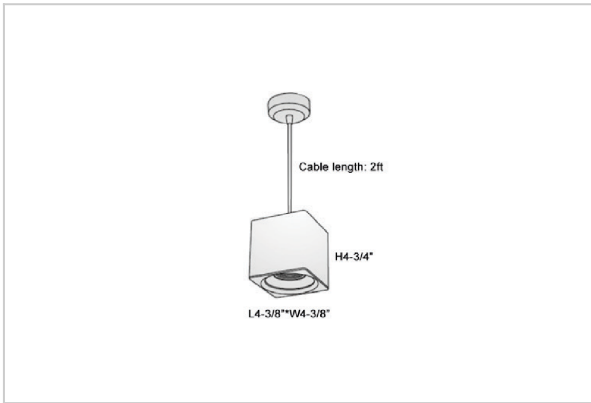

Mica Pendant Lights

ITEM SKU#: 662187506579

Product Code : IK-RMicaPL-15W-30K-WH-90C-15D

Voltage	100 - 277 V AC, 50-60 Hz
Lumen Output	1275lm
Power	15W
CCT	3000K
CRI	>90
Beam Angle	15°
Light Distribution	Spot
LED Light Source	Osram SOLERIQ S 19
Start Time	Instant
Driver	Stand Alone (included)
Operating Position	No Swiveling Type
Dimming	Triac Dimming / 0-10 V Dimming
Heads	Single Head
Finish	White
Length	4-3/8"
Height	4-3/4"
Optics	Reflective Cup Structure
Width (W)	4-3/8"
Application Area	Guest Room, Restaurant, Meeting Room, Club, Hall, Hotel Entrance

Beam Spread (Options)

Spot	15°	Medium	30°	Flood	45°
ft	Ø	ft	Ø	ft	Ø
3.0	0.72	3.0	1.41	3.0	2.03
9.0	2.15	9.0	4.22	9.0	6.09
15.0	3.58	15.0	7.04	15.0	10.15

Mica is a technologically advanced LED Pendant Light that incorporates electronic gear and a high-quality lens with wide beam spread. While commonly used as task light, the unique and state-of-the-art design of this luminaire also enhances the overall aesthetics of your store.