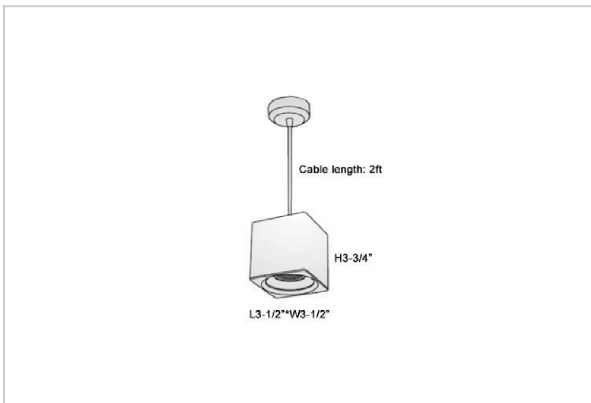

Mica Pendant Lights

ITEM SKU#: 662187506555

Product Code : IK-RMicaPL-8W-50K-WH-90C-15D

Voltage	100 - 277 V AC, 50-60 Hz
Lumen Output	760lm
Power	8W
CCT	5000K
CRI	>90
Beam Angle	15°
Light Distribution	Spot
LED Light Source	Osram SOLERIQ S 19
Start Time	Instant
Driver	Stand Alone (included)
Operating Position	No Swiveling Type
Dimming	Triac Dimming / 0-10 V Dimming
Heads	Single Head
Finish	White
Length	3-1/2"
Height	3-3/4"
Optics	Reflective Cup Structure
Width (W)	3-1/2"
Application Area	Guest Room, Restaurant, Meeting Room, Club, Hall, Hotel Entrance

Beam Spread (Options)

Spot	15°	Medium	30°	Flood	45°
ft	Ø	ft	Ø	ft	Ø
3.0	0.72	3.0	1.41	3.0	2.03
9.0	2.15	9.0	4.22	9.0	6.09
15.0	3.58	15.0	7.04	15.0	10.15

Mica is a technologically advanced LED Pendant Light that incorporates electronic gear and a high-quality lens with wide beam spread. While commonly used as task light, the unique and state-of-the-art design of this luminaire also enhances the overall aesthetics of your store.