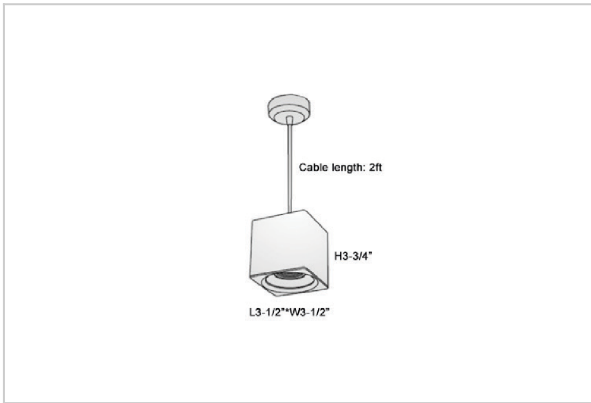

## Product Code : IK-RMicaPL-8W-50K-WH-90C-15D

Voltage	100 - 277 V AC, 50-60 Hz
Lumen Output	760lm
Power	8W
CCT	5000K
CRI	>90
Beam Angle	15°
Light Distribution	Spot
LED Light Source	Osram SOLERIQ S 19
Start Time	Instant
Driver	Stand Alone (included)
Operating Position	No Swiveling Type
Dimming	Triac Dimming / 0-10 V Dimming
Heads	Single Head
Finish	White
Length	3-1/2"
Height	3-3/4"
Optics	Reflective Cup Structure
Width (W)	3-1/2"
Application Area	Guest Room, Restaurant, Meeting Room, Club, Hall, Hotel Entrance

### Beam Spread (Options)

Spot	15°	Medium	30°	Flood	45°
ft	Ø	ft	Ø	ft	Ø
3.0	0.72	3.0	1.41	3.0	2.03
9.0	2.15	9.0	4.22	9.0	6.09
15.0	3.58	15.0	7.04	15.0	10.15

Mica is a technologically advanced LED Pendant Light that incorporates electronic gear and a high-quality lens with wide beam spread. While commonly used as task light, the unique and state-of-the-art design of this luminaire also enhances the overall aesthetics of your store.