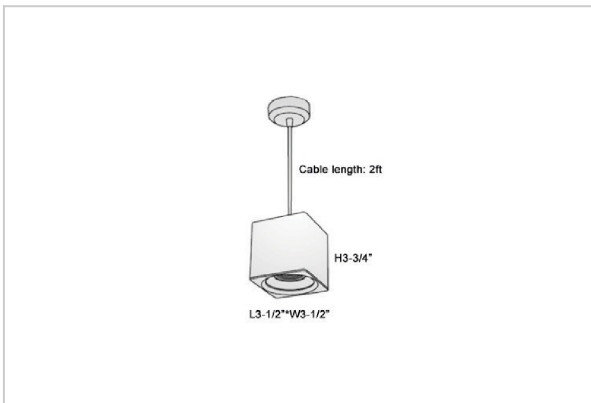

## Product Code : IK-RMicaPL-8W-30K-WH-90C-15D

Voltage	100 - 277 V AC, 50-60 Hz
Lumen Output	680lm
Power	8W
CCT	3000K
CRI	>90
Beam Angle	15°
Light Distribution	Spot
LED Light Source	Osram SOLERIQ S 19
Start Time	Instant
Driver	Stand Alone (included)
Operating Position	No Swiveling Type
Dimming	Triac Dimming / 0-10 V Dimming
Heads	Single Head
Finish	White
Length	3-1/2"
Height	3-3/4"
Optics	Reflective Cup Structure
Width (W)	3-1/2"
Application Area	Guest Room, Restaurant, Meeting Room, Club, Hall, Hotel Entrance

### Beam Spread (Options)

Spot	15°	Medium	30°	Flood	45°
ft	Ø	ft	Ø	ft	Ø
3.0	0.72	3.0	1.41	3.0	2.03
9.0	2.15	9.0	4.22	9.0	6.09
15.0	3.58	15.0	7.04	15.0	10.15

Mica is a technologically advanced LED Pendant Light that incorporates electronic gear and a high-quality lens with wide beam spread. While commonly used as task light, the unique and state-of-the-art design of this luminaire also enhances the overall aesthetics of your store.