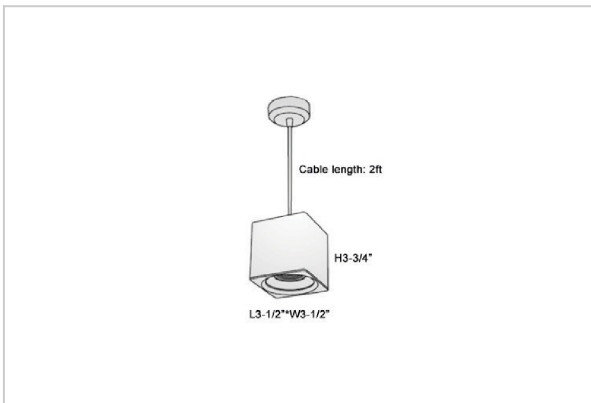

Mica Pendant Lights

ITEM SKU#: 662187506517

Product Code : IK-RMicaPL-8W-27K-WH-90C-15D

Voltage	100 - 277 V AC, 50-60 Hz
Lumen Output	640lm
Power	8W
CCT	2700K
CRI	>90
Beam Angle	15°
Light Distribution	Spot
LED Light Source	Osram SOLERIQ S 19
Start Time	Instant
Driver	Stand Alone (included)
Operating Position	No Swiveling Type
Dimming	Triac Dimming / 0-10 V Dimming
Heads	Single Head
Finish	White
Length	3-1/2"
Height	3-3/4"
Optics	Reflective Cup Structure
Width (W)	3-1/2"
Application Area	Guest Room, Restaurant, Meeting Room, Club, Hall, Hotel Entrance

Beam Spread (Options)

Spot	15°	Medium	30°	Flood	45°
ft	Ø	ft	Ø	ft	Ø
3.0	0.72	3.0	1.41	3.0	2.03
9.0	2.15	9.0	4.22	9.0	6.09
15.0	3.58	15.0	7.04	15.0	10.15

Mica is a technologically advanced LED Pendant Light that incorporates electronic gear and a high-quality lens with wide beam spread. While commonly used as task light, the unique and state-of-the-art design of this luminaire also enhances the overall aesthetics of your store.