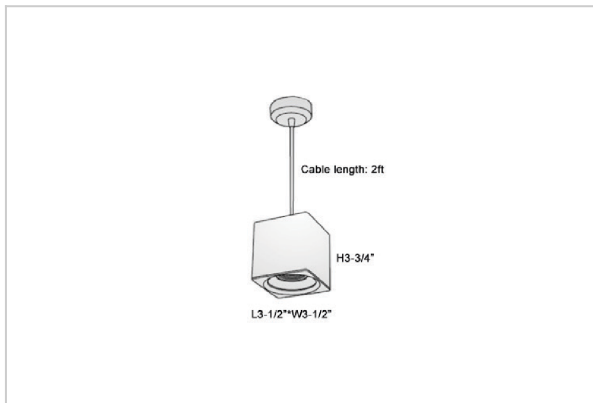

Mica Pendant Lights

ITEM SKU#: 662187506517

Product Code : IK-RMicaPL-8W-27K-WH-90C-15D

Voltage	100 - 277 V AC, 50-60 Hz
Lumen Output	640lm
Power	8W
CCT	2700K
CRI	>90
Beam Angle	15°
Light Distribution	Spot
LED Light Source	Osram SOLERIQ S 19
Start Time	Instant
Driver	Stand Alone (included)
Operating Position	No Swiveling Type
Dimming	Triac Dimming / 0-10 V Dimming
Heads	Single Head
Finish	White
Length	3-1/2"
Height	3-3/4"
Optics	Reflective Cup Structure
Width (W)	3-1/2"
Application Area	Guest Room, Restaurant, Meeting Room, Club, Hall, Hotel Entrance

Beam Spread (Options)

Spot	15°	Medium	30°	Flood	45°
ft	Ø	ft	Ø	ft	Ø
3.0	0.72	3.0	1.41	3.0	2.03
9.0	2.15	9.0	4.22	9.0	6.09
15.0	3.58	15.0	7.04	15.0	10.15

Mica is a technologically advanced LED Pendant Light that incorporates electronic gear and a high-quality lens with wide beam spread. While commonly used as task light, the unique and state-of-the-art design of this luminaire also enhances the overall aesthetics of your store.