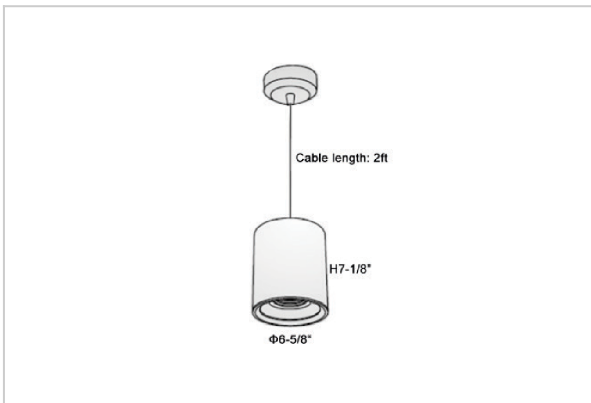

Flaxo Pendant Lights

ITEM SKU#: 662187506500

Product Code : IK-RFlaxoPL-55W-50K-WH-90C-40D

Voltage	100 - 277 V AC, 50-60 Hz
Lumen Output	5225lm
Power	55W
CCT	5000K
CRI	>90
Beam Angle	40°
Light Distribution	Flood
LED Light Source	Osram SOLERIQ S 19
Start Time	Instant
Driver	Stand Alone (included)
Operating Position	No Swiveling Type
Dimming	Triac Dimming / 0-10 V Dimming
Heads	Single Head
Finish	White
Height	7-1/8"
Diameter	6-5/8"
Optics	Reflective Cup Structure
IP Rating	IP65
Application Area	Guest Room, Restaurant, Meeting Room, Club, Hall, Hotel Entrance

Beam Spread (Options)

Medium 20°		Flood 40°	
ft	Ø	ft	Ø
3.0	1.41	3.0	2.03
9.0	4.22	9.0	6.09
15.0	7.04	15.0	10.15

Flaxo is a technologically advanced LED Pendant Light that incorporates electronic gear and a high-quality lens with wide beam spread. While commonly used as task light, the unique and state-of-the-art design of this luminaire also enhances the overall aesthetics of your store.