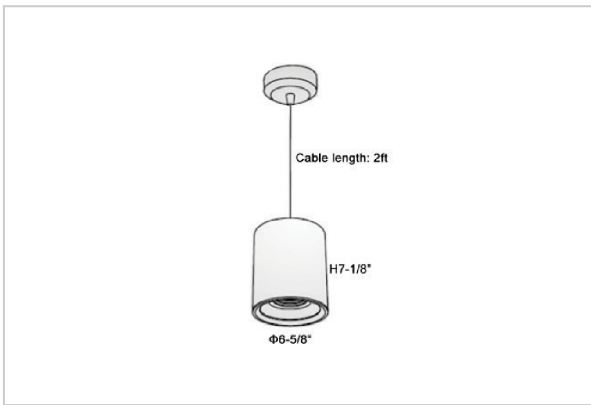

## Product Code : IK-RFlaxoPL-55W-50K-WH-90C-40D

Voltage	100 - 277 V AC, 50-60 Hz
Lumen Output	5225lm
Power	55W
CCT	5000K
CRI	>90
Beam Angle	40°
Light Distribution	Flood
LED Light Source	Osram SOLERIQ S 19
Start Time	Instant
Driver	Stand Alone (included)
Operating Position	No Swiveling Type
Dimming	Triac Dimming / 0-10 V Dimming
Heads	Single Head
Finish	White
Height	7-1/8"
Diameter	6-5/8"
Optics	Reflective Cup Structure
IP Rating	IP65
Application Area	Guest Room, Restaurant, Meeting Room, Club, Hall, Hotel Entrance

### Beam Spread (Options)

Medium		20°	Flood		40°
ft	Ø	ft	Ø	ft	Ø
3.0	1.41	3.0	2.03		
9.0	4.22	9.0	6.09		
15.0	7.04	15.0	10.15		

Flaxo is a technologically advanced LED Pendant Light that incorporates electronic gear and a high-quality lens with wide beam spread. While commonly used as task light, the unique and state-of-the-art design of this luminaire also enhances the overall aesthetics of your store.