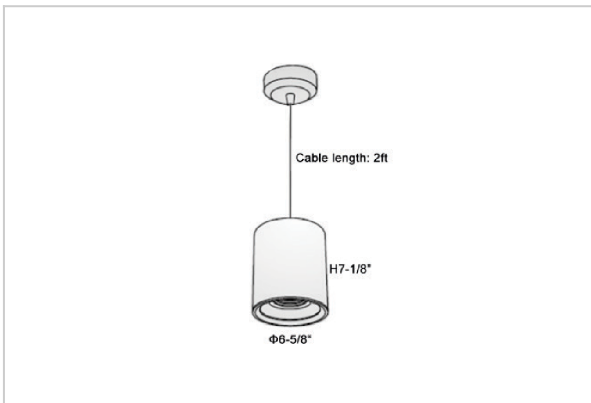

## Product Code : IK-RFlaxoPL-55W-40K-WH-90C-40D

Voltage	100 - 277 V AC, 50-60 Hz
Lumen Output	4950lm
Power	55W
CCT	4000K
CRI	>90
Beam Angle	40°
Light Distribution	Flood
LED Light Source	Osram SOLERIQ S 19
Start Time	Instant
Driver	Stand Alone (included)
Operating Position	No Swiveling Type
Dimming	Triac Dimming / 0-10 V Dimming
Heads	Single Head
Finish	White
Height	7-1/8"
Diameter	6-5/8"
Optics	Reflective Cup Structure
IP Rating	IP65
Application Area	Guest Room, Restaurant, Meeting Room, Club, Hall, Hotel Entrance

### Beam Spread (Options)

Medium 20°		Flood 40°	
ft	Ø	ft	Ø
3.0	1.41	3.0	2.03
9.0	4.22	9.0	6.09
15.0	7.04	15.0	10.15

Flaxo is a technologically advanced LED Pendant Light that incorporates electronic gear and a high-quality lens with wide beam spread. While commonly used as task light, the unique and state-of-the-art design of this luminaire also enhances the overall aesthetics of your store.