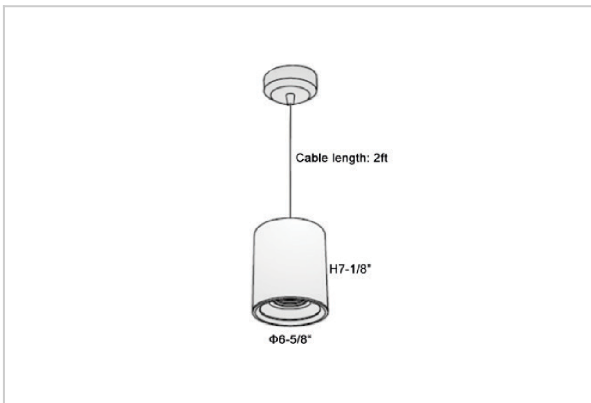

Flaxo Pendant Lights

ITEM SKU#: 662187506494

Product Code : IK-RFlaxoPL-55W-40K-WH-90C-40D

Voltage	100 - 277 V AC, 50-60 Hz
Lumen Output	4950lm
Power	55W
CCT	4000K
CRI	>90
Beam Angle	40°
Light Distribution	Flood
LED Light Source	Osram SOLERIQ S 19
Start Time	Instant
Driver	Stand Alone (included)
Operating Position	No Swiveling Type
Dimming	Triac Dimming / 0-10 V Dimming
Heads	Single Head
Finish	White
Height	7-1/8"
Diameter	6-5/8"
Optics	Reflective Cup Structure
IP Rating	IP65
Application Area	Guest Room, Restaurant, Meeting Room, Club, Hall, Hotel Entrance

Beam Spread (Options)

Medium		20°	Flood		40°
ft	Ø	ft	Ø	ft	Ø
3.0	1.41	3.0	2.03		
9.0	4.22	9.0	6.09		
15.0	7.04	15.0	10.15		

Flaxo is a technologically advanced LED Pendant Light that incorporates electronic gear and a high-quality lens with wide beam spread. While commonly used as task light, the unique and state-of-the-art design of this luminaire also enhances the overall aesthetics of your store.