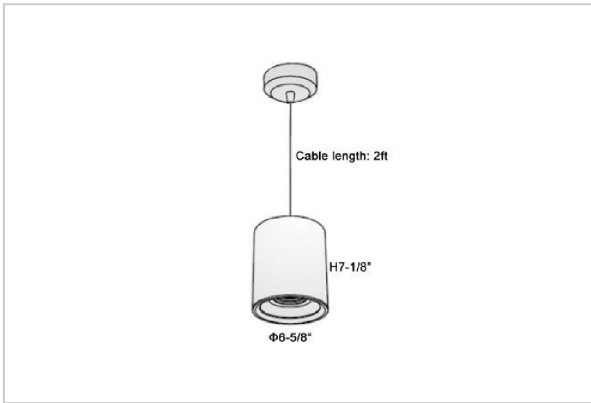

## Product Code : IK-RFlaxoPL-55W-30K-WH-90C-40D

Voltage	100 - 277 V AC, 50-60 Hz
Lumen Output	4675lm
Power	55W
CCT	3000K
CRI	>90
Beam Angle	40°
Light Distribution	Flood
LED Light Source	Osram SOLERIQ S 19
Start Time	Instant
Driver	Stand Alone (included)
Operating Position	No Swiveling Type
Dimming	Triac Dimming / 0-10 V Dimming
Heads	Single Head
Finish	White
Height	7-1/8"
Diameter	6-5/8"
Optics	Reflective Cup Structure
IP Rating	IP65
Application Area	Guest Room, Restaurant, Meeting Room, Club, Hall, Hotel Entrance

### Beam Spread (Options)

Medium 20°		Flood 40°	
ft	Ø	ft	Ø
3.0	1.41	3.0	2.03
9.0	4.22	9.0	6.09
15.0	7.04	15.0	10.15

Flaxo is a technologically advanced LED Pendant Light that incorporates electronic gear and a high-quality lens with wide beam spread. While commonly used as task light, the unique and state-of-the-art design of this luminaire also enhances the overall aesthetics of your store.