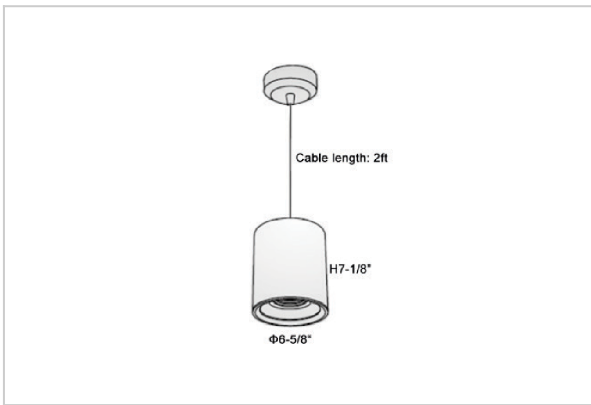

Flaxo Pendant Lights

ITEM SKU#: 662187506470

Product Code : IK-RFlaxoPL-55W-27K-WH-90C-40D

Voltage	100 - 277 V AC, 50-60 Hz
Lumen Output	4400lm
Power	55W
CCT	2700K
CRI	>90
Beam Angle	40°
Light Distribution	Flood
LED Light Source	Osram SOLERIQ S 19
Start Time	Instant
Driver	Stand Alone (included)
Operating Position	No Swiveling Type
Dimming	Triac Dimming / 0-10 V Dimming
Heads	Single Head
Finish	White
Height	7-1/8"
Diameter	6-5/8"
Optics	Reflective Cup Structure
IP Rating	IP65
Application Area	Guest Room, Restaurant, Meeting Room, Club, Hall, Hotel Entrance

Beam Spread (Options)

Medium 20°		Flood 40°	
ft	Ø	ft	Ø
3.0	1.41	3.0	2.03
9.0	4.22	9.0	6.09
15.0	7.04	15.0	10.15

Flaxo is a technologically advanced LED Pendant Light that incorporates electronic gear and a high-quality lens with wide beam spread. While commonly used as task light, the unique and state-of-the-art design of this luminaire also enhances the overall aesthetics of your store.