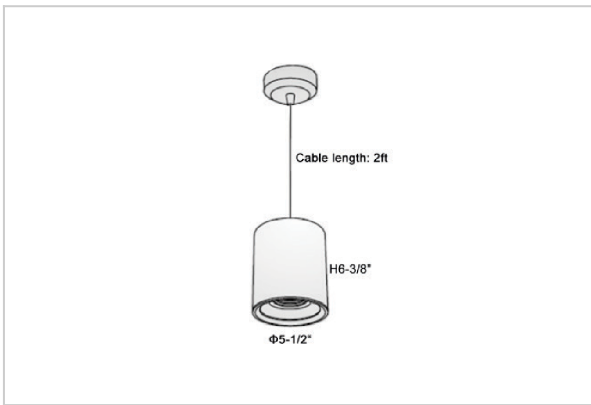

Flaxo Pendant Lights

ITEM SKU#: 662187506463

Product Code : IK-RFlaxoPL-50W-50K-WH-90C-40D

Voltage	100 - 277 V AC, 50-60 Hz
Lumen Output	4750lm
Power	50W
CCT	5000K
CRI	>90
Beam Angle	40°
Light Distribution	Flood
LED Light Source	Osram SOLERIQ S 19
Start Time	Instant
Driver	Stand Alone (included)
Operating Position	No Swiveling Type
Dimming	Triac Dimming / 0-10 V Dimming
Heads	Single Head
Finish	White
Height	6-3/8"
Diameter	5-1/2"
Optics	Reflective Cup Structure
IP Rating	IP65
Application Area	Guest Room, Restaurant, Meeting Room, Club, Hall, Hotel Entrance

Beam Spread (Options)

Medium 20°		Flood 40°	
ft	Ø	ft	Ø
3.0	1.41	3.0	2.03
9.0	4.22	9.0	6.09
15.0	7.04	15.0	10.15

Flaxo is a technologically advanced LED Pendant Light that incorporates electronic gear and a high-quality lens with wide beam spread. While commonly used as task light, the unique and state-of-the-art design of this luminaire also enhances the overall aesthetics of your store.