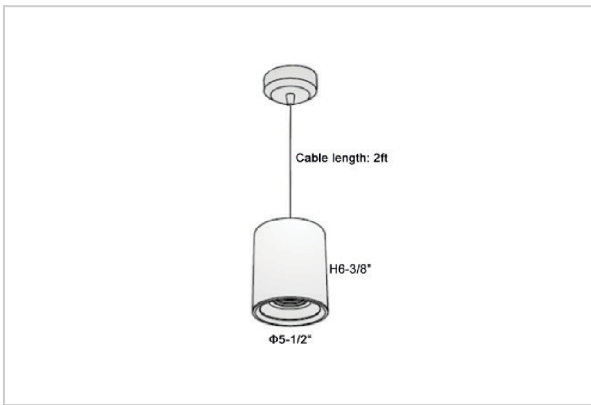

## Product Code : IK-RFlaxoPL-50W-40K-WH-90C-40D

Voltage	100 - 277 V AC, 50-60 Hz
Lumen Output	4500lm
Power	50W
CCT	4000K
CRI	>90
Beam Angle	40°
Light Distribution	Flood
LED Light Source	Osram SOLERIQ S 19
Start Time	Instant
Driver	Stand Alone (included)
Operating Position	No Swiveling Type
Dimming	Triac Dimming / 0-10 V Dimming
Heads	Single Head
Finish	White
Height	6-3/8"
Diameter	5-1/2"
Optics	Reflective Cup Structure
IP Rating	IP65
Application Area	Guest Room, Restaurant, Meeting Room, Club, Hall, Hotel Entrance

### Beam Spread (Options)

Medium 20°		Flood 40°	
ft	Ø	ft	Ø
3.0	1.41	3.0	2.03
9.0	4.22	9.0	6.09
15.0	7.04	15.0	10.15

Flaxo is a technologically advanced LED Pendant Light that incorporates electronic gear and a high-quality lens with wide beam spread. While commonly used as task light, the unique and state-of-the-art design of this luminaire also enhances the overall aesthetics of your store.