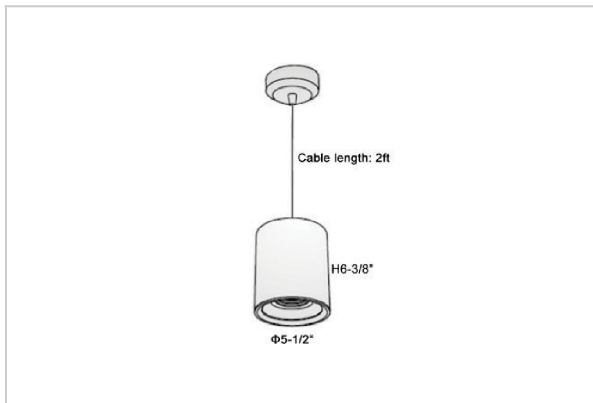

Flaxo Pendant Lights

ITEM SKU#: 662187506456

Product Code : IK-RFlaxoPL-50W-40K-WH-90C-40D

Voltage	100 - 277 V AC, 50-60 Hz
Lumen Output	4500lm
Power	50W
CCT	4000K
CRI	>90
Beam Angle	40°
Light Distribution	Flood
LED Light Source	Osram SOLERIQ S 19
Start Time	Instant
Driver	Stand Alone (included)
Operating Position	No Swiveling Type
Dimming	Triac Dimming / 0-10 V Dimming
Heads	Single Head
Finish	White
Height	6-3/8"
Diameter	5-1/2"
Optics	Reflective Cup Structure
IP Rating	IP65
Application Area	Guest Room, Restaurant, Meeting Room, Club, Hall, Hotel Entrance

Beam Spread (Options)

Medium 20°		Flood 40°	
ft	Ø	ft	Ø
3.0	1.41	3.0	2.03
9.0	4.22	9.0	6.09
15.0	7.04	15.0	10.15

Flaxo is a technologically advanced LED Pendant Light that incorporates electronic gear and a high-quality lens with wide beam spread. While commonly used as task light, the unique and state-of-the-art design of this luminaire also enhances the overall aesthetics of your store.