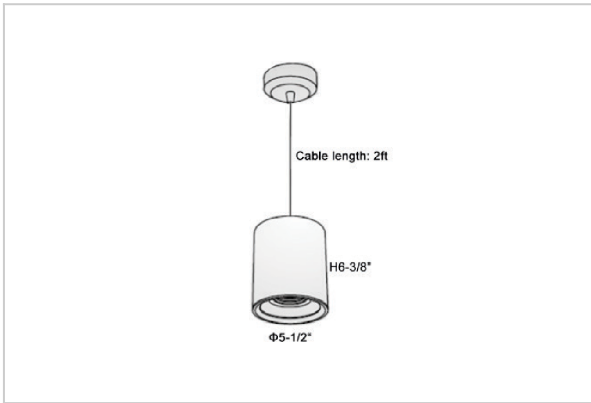

Flaxo Pendant Lights

ITEM SKU#: 662187506449

Product Code : IK-RFlaxoPL-50W-30K-WH-90C-40D

Voltage	100 - 277 V AC, 50-60 Hz
Lumen Output	4250lm
Power	50W
CCT	3000K
CRI	>90
Beam Angle	40°
Light Distribution	Flood
LED Light Source	Osram SOLERIQ S 19
Start Time	Instant
Driver	Stand Alone (included)
Operating Position	No Swiveling Type
Dimming	Triac Dimming / 0-10 V Dimming
Heads	Single Head
Finish	White
Height	6-3/8"
Diameter	5-1/2"
Optics	Reflective Cup Structure
IP Rating	IP65
Application Area	Guest Room, Restaurant, Meeting Room, Club, Hall, Hotel Entrance

Beam Spread (Options)

Medium 20°		Flood 40°	
ft	Ø	ft	Ø
3.0	1.41	3.0	2.03
9.0	4.22	9.0	6.09
15.0	7.04	15.0	10.15

Flaxo is a technologically advanced LED Pendant Light that incorporates electronic gear and a high-quality lens with wide beam spread. While commonly used as task light, the unique and state-of-the-art design of this luminaire also enhances the overall aesthetics of your store.