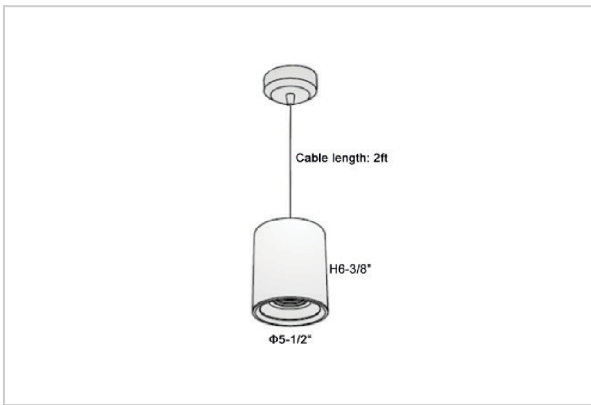

## Product Code : IK-RFlaxoPL-50W-27K-WH-90C-40D

Voltage	100 - 277 V AC, 50-60 Hz
Lumen Output	4000lm
Power	50W
CCT	2700K
CRI	>90
Beam Angle	40°
Light Distribution	Flood
LED Light Source	Osram SOLERIQ S 19
Start Time	Instant
Driver	Stand Alone (included)
Operating Position	No Swiveling Type
Dimming	Triac Dimming / 0-10 V Dimming
Heads	Single Head
Finish	White
Height	6-3/8"
Diameter	5-1/2"
Optics	Reflective Cup Structure
IP Rating	IP65
Application Area	Guest Room, Restaurant, Meeting Room, Club, Hall, Hotel Entrance

### Beam Spread (Options)

Medium 20°		Flood 40°	
ft	Ø	ft	Ø
3.0	1.41	3.0	2.03
9.0	4.22	9.0	6.09
15.0	7.04	15.0	10.15

Flaxo is a technologically advanced LED Pendant Light that incorporates electronic gear and a high-quality lens with wide beam spread. While commonly used as task light, the unique and state-of-the-art design of this luminaire also enhances the overall aesthetics of your store.