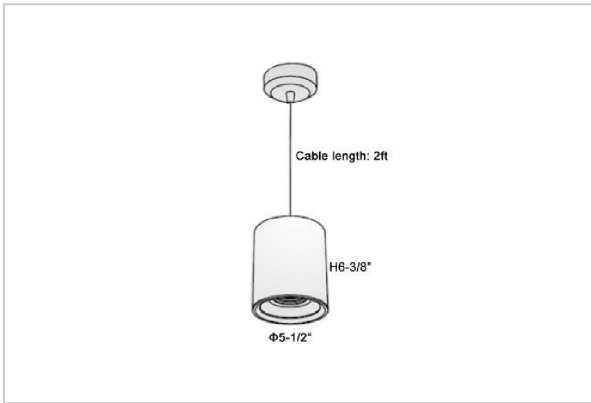

Flaxo Pendant Lights

ITEM SKU#: 662187506432

Product Code : IK-RFlaxoPL-50W-27K-WH-90C-40D

Voltage	100 - 277 V AC, 50-60 Hz
Lumen Output	4000lm
Power	50W
CCT	2700K
CRI	>90
Beam Angle	40°
Light Distribution	Flood
LED Light Source	Osram SOLERIQ S 19
Start Time	Instant
Driver	Stand Alone (included)
Operating Position	No Swiveling Type
Dimming	Triac Dimming / 0-10 V Dimming
Heads	Single Head
Finish	White
Height	6-3/8"
Diameter	5-1/2"
Optics	Reflective Cup Structure
IP Rating	IP65
Application Area	Guest Room, Restaurant, Meeting Room, Club, Hall, Hotel Entrance

Beam Spread (Options)

Medium 20°		Flood 40°	
ft	Ø	ft	Ø
3.0	1.41	3.0	2.03
9.0	4.22	9.0	6.09
15.0	7.04	15.0	10.15

Flaxo is a technologically advanced LED Pendant Light that incorporates electronic gear and a high-quality lens with wide beam spread. While commonly used as task light, the unique and state-of-the-art design of this luminaire also enhances the overall aesthetics of your store.