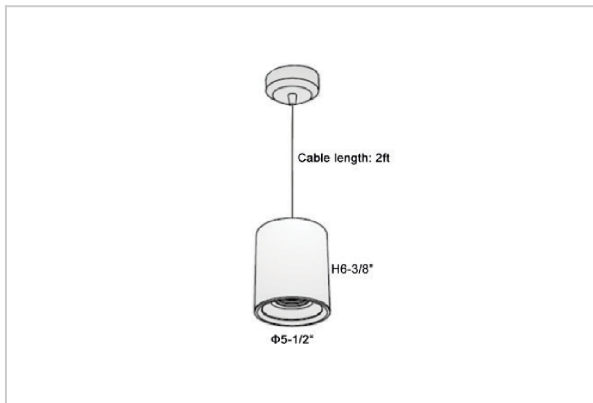

Flaxo Pendant Lights

ITEM SKU#: 662187506432

Product Code : IK-RFlaxoPL-50W-27K-WH-90C-40D

Voltage	100 - 277 V AC, 50-60 Hz
Lumen Output	4000lm
Power	50W
CCT	2700K
CRI	>90
Beam Angle	40°
Light Distribution	Flood
LED Light Source	Osram SOLERIQ S 19
Start Time	Instant
Driver	Stand Alone (included)
Operating Position	No Swiveling Type
Dimming	Triac Dimming / 0-10 V Dimming
Heads	Single Head
Finish	White
Height	6-3/8"
Diameter	5-1/2"
Optics	Reflective Cup Structure
IP Rating	IP65
Application Area	Guest Room, Restaurant, Meeting Room, Club, Hall, Hotel Entrance

Beam Spread (Options)

Medium 20°		Flood 40°	
ft	Ø	ft	Ø
3.0	1.41	3.0	2.03
9.0	4.22	9.0	6.09
15.0	7.04	15.0	10.15

Flaxo is a technologically advanced LED Pendant Light that incorporates electronic gear and a high-quality lens with wide beam spread. While commonly used as task light, the unique and state-of-the-art design of this luminaire also enhances the overall aesthetics of your store.