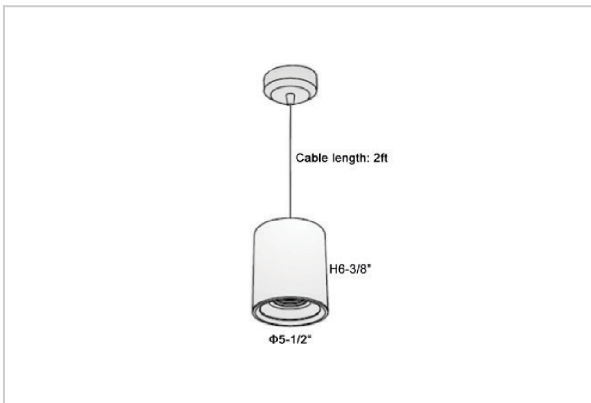

Flaxo Pendant Lights

ITEM SKU#: 662187506432

Product Code : IK-RFlaxoPL-50W-27K-WH-90C-40D

Voltage	100 - 277 V AC, 50-60 Hz
Lumen Output	4000lm
Power	50W
CCT	2700K
CRI	>90
Beam Angle	40°
Light Distribution	Flood
LED Light Source	Osram SOLERIQ S 19
Start Time	Instant
Driver	Stand Alone (included)
Operating Position	No Swiveling Type
Dimming	Triac Dimming / 0-10 V Dimming
Heads	Single Head
Finish	White
Height	6-3/8"
Diameter	5-1/2"
Optics	Reflective Cup Structure
IP Rating	IP65
Application Area	Guest Room, Restaurant, Meeting Room, Club, Hall, Hotel Entrance

Beam Spread (Options)

Medium 20°		Flood 40°	
ft	Ø	ft	Ø
3.0	1.41	3.0	2.03
9.0	4.22	9.0	6.09
15.0	7.04	15.0	10.15

Flaxo is a technologically advanced LED Pendant Light that incorporates electronic gear and a high-quality lens with wide beam spread. While commonly used as task light, the unique and state-of-the-art design of this luminaire also enhances the overall aesthetics of your store.