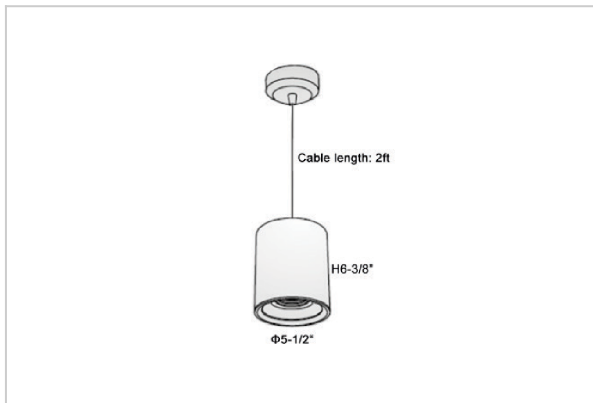

## Product Code : IK-RFlaxoPL-40W-50K-WH-90C-40D

Voltage	100 - 277 V AC, 50-60 Hz
Lumen Output	3800lm
Power	40W
CCT	5000K
CRI	>90
Beam Angle	40°
Light Distribution	Flood
LED Light Source	Osram SOLERIQ S 19
Start Time	Instant
Driver	Stand Alone (included)
Operating Position	No Swiveling Type
Dimming	Triac Dimming / 0-10 V Dimming
Heads	Single Head
Finish	White
Height	6-3/8"
Diameter	5-1/2"
Optics	Reflective Cup Structure
IP Rating	IP65
Application Area	Guest Room, Restaurant, Meeting Room, Club, Hall, Hotel Entrance

### Beam Spread (Options)

Medium 20°		Flood 40°	
ft	Ø	ft	Ø
3.0	1.41	3.0	2.03
9.0	4.22	9.0	6.09
15.0	7.04	15.0	10.15

Flaxo is a technologically advanced LED Pendant Light that incorporates electronic gear and a high-quality lens with wide beam spread. While commonly used as task light, the unique and state-of-the-art design of this luminaire also enhances the overall aesthetics of your store.