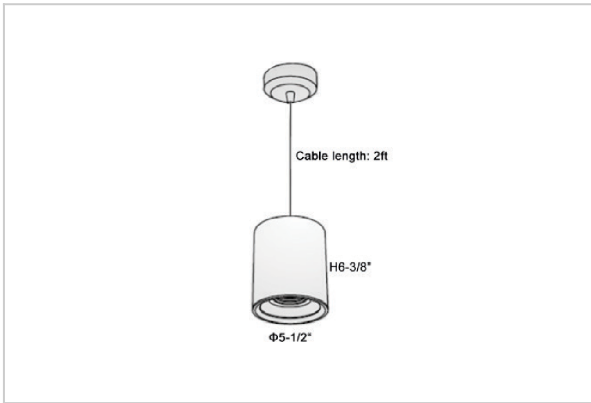

## Product Code : IK-RFlaxoPL-40W-40K-WH-90C-40D

Voltage	100 - 277 V AC, 50-60 Hz
Lumen Output	3600lm
Power	40W
CCT	4000K
CRI	>90
Beam Angle	40°
Light Distribution	Flood
LED Light Source	Osram SOLERIQ S 19
Start Time	Instant
Driver	Stand Alone (included)
Operating Position	No Swiveling Type
Dimming	Triac Dimming / 0-10 V Dimming
Heads	Single Head
Finish	White
Height	6-3/8"
Diameter	5-1/2"
Optics	Reflective Cup Structure
IP Rating	IP65
Application Area	Guest Room, Restaurant, Meeting Room, Club, Hall, Hotel Entrance

### Beam Spread (Options)

Medium 20°		Flood 40°	
ft	Ø	ft	Ø
3.0	1.41	3.0	2.03
9.0	4.22	9.0	6.09
15.0	7.04	15.0	10.15

Flaxo is a technologically advanced LED Pendant Light that incorporates electronic gear and a high-quality lens with wide beam spread. While commonly used as task light, the unique and state-of-the-art design of this luminaire also enhances the overall aesthetics of your store.