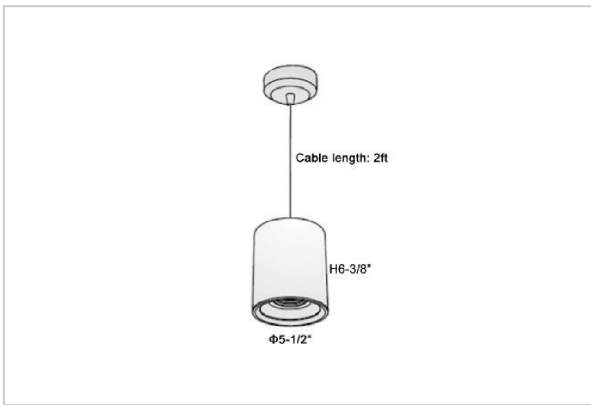

## Product Code : IK-RFlaxoPL-40W-40K-WH-90C-40D

Voltage	100 - 277 V AC, 50-60 Hz
Lumen Output	3600lm
Power	40W
CCT	4000K
CRI	>90
Beam Angle	40°
Light Distribution	Flood
LED Light Source	Osram SOLERIQ S 19
Start Time	Instant
Driver	Stand Alone (included)
Operating Position	No Swiveling Type
Dimming	Triac Dimming / 0-10 V Dimming
Heads	Single Head
Finish	White
Height	6-3/8"
Diameter	5-1/2"
Optics	Reflective Cup Structure
IP Rating	IP65
Application Area	Guest Room, Restaurant, Meeting Room, Club, Hall, Hotel Entrance

### Beam Spread (Options)

Medium		20°		Flood		40°	
ft	Ø	ft	Ø	ft	Ø	ft	Ø
3.0	1.41	3.0	2.03				
9.0	4.22	9.0	6.09				
15.0	7.04	15.0	10.15				

Flaxo is a technologically advanced LED Pendant Light that incorporates electronic gear and a high-quality lens with wide beam spread. While commonly used as task light, the unique and state-of-the-art design of this luminaire also enhances the overall aesthetics of your store.